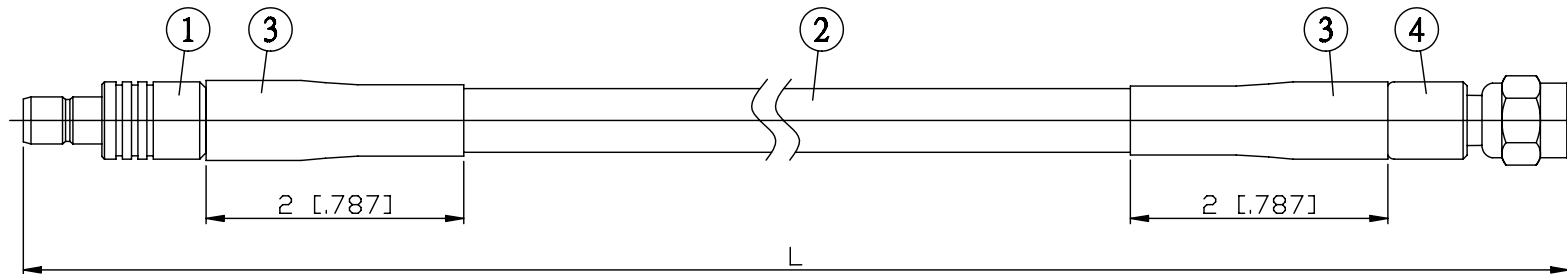

NO.	COMPONENTS	IMPEDANCE
1	SMB FEMALE	50 OHM
2	JBY195	50 OHM
3	HEAT SHRINKING TUBE	
4	SMC MALE	50 OHM

SMB FEMALE

SMC MALE

JYE BAO P/N	L CM (INCH)
S80MC30-L195-15	15 (5.906)
S80MC30-L195-30	30 (11.811)
S80MC30-L195-50	50 (19.685)
S80MC30-L195-100	100 (39.370)
S80MC30-L195-150	150 (59.055)
S80MC30-L195-200	200 (78.740)
S80MC30-L195-XXX	CUSTOM LENGTH IN CM

<b>LENGTH TOLERANCE IS <math>\pm 1.5\%</math> OR <math>\pm 10\text{MM}</math>, WHICHEVER IS GREATER.</b>	<b>JYE BAO CO., LTD.</b> TAIPEI TAIWAN
	<small>DESCRIPTION</small> <b>CABLE ASSEMBLY SMB JACK TO SMC PLUG</b>
	<small>JYE BAO DRAWING NO.</small> <b>S80MC30-L195-XXX</b>