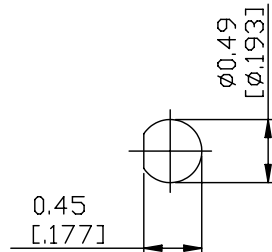

NO.	COMPONENTS	IMPEDANCE
1	SMB MALE RIGHT ANGLE	50 OHM
2	JBY100	50 OHM
3	HEAT SHRINKING TUBE	
4	SMB FEMALE FOR BULKHEAD	50 OHM

SMB MALE
RIGHT ANGLE

SMB FEMALE
FOR BULKHEAD

JYE BAO P/N	L CM (INCH)
S39S85-L100-15	15 (5.906)
S39S85-L100-30	30 (11.811)
S39S85-L100-50	50 (19.685)
S39S85-L100-100	100 (39.370)
S39S85-L100-150	150 (59.055)
S39S85-L100-200	200 (78.740)
S39S85-L100-XXX	CUSTOM LENGTH IN CM

MOUNTING HOLE

<p>LENGTH TOLERANCE IS ±1.5% OR ±10MM, WHICHEVER IS GREATER.</p>	<p>JYE BAO CO., LTD.</p> <p>TAIPEI TAIWAN</p>
	<p>DESCRIPTION CABLE ASSEMBLY SMB PLUG R/A TO SMB FEMALE FOR BULKHEAD</p>
	<p>JYE BAO DRAWING NO. S39S85-L100-XXX</p>