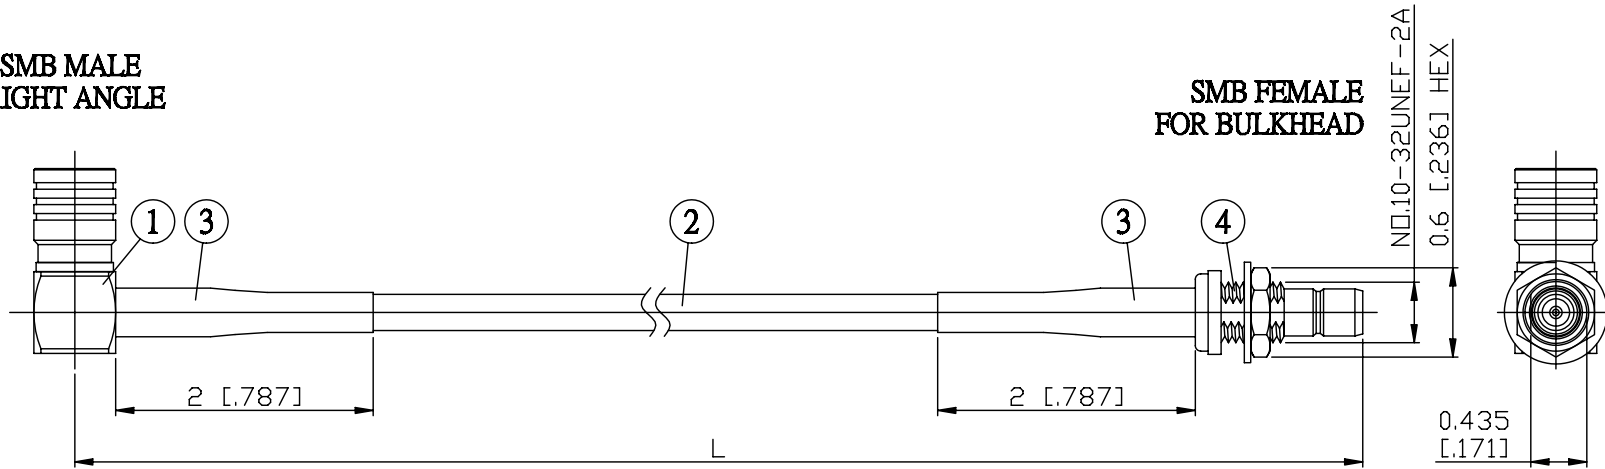

NO.	COMPONENTS	IMPEDANCE
1	SMB MALE RIGHT ANGLE	50 OHM
2	JBY100	50 OHM
3	HEAT SHRINKING TUBE	
4	SMB FEMALE FOR BULKHEAD	50 OHM

SMB MALE
RIGHT ANGLE

SMB FEMALE
FOR BULKHEAD

JYE BAO P/N	L CM (INCH)
S39S85-L100-15	15 (5.906)
S39S85-L100-30	30 (11.811)
S39S85-L100-50	50 (19.685)
S39S85-L100-100	100 (39.370)
S39S85-L100-150	150 (59.055)
S39S85-L100-200	200 (78.740)
S39S85-L100-XXX	CUSTOM LENGTH IN CM

MOUNTING HOLE

<p>LENGTH TOLERANCE IS ±1.5% OR ±10MM, WHICHEVER IS GREATER.</p>	<p>JYE BAO CO., LTD.</p> <p>TAIPEI TAIWAN</p>
	<p>DESCRIPTION CABLE ASSEMBLY SMB PLUG R/A TO SMB FEMALE FOR BULKHEAD</p>
	<p>JYE BAO DRAWING NO. S39S85-L100-XXX</p>