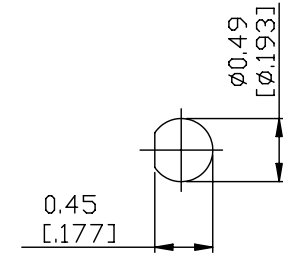

NO.	COMPONENTS	IMPEDANCE
1	SMB MALE RIGHT ANGLE	50 OHM
2	.085" TIN PLATED SEMI-RIGID CABLE (TIN PLATED RG405)	50 OHM
3	SMB FEMALE FOR BULKHEAD	50 OHM

SMB MALE
RIGHT ANGLE

JYE BAO P/N	L CM (INCH)
S39S85-85T-15	15 (5.906)
S39S85-85T-30	30 (11.811)
S39S85-85T-50	50 (19.685)
S39S85-85T-100	100 (39.370)
S39S85-85T-150	150 (59.055)
S39S85-85T-200	200 (78.740)
S39S85-85T-XXX	CUSTOM LENGTH IN CM

MOUNTING HOLE

<p>LENGTH TOLERANCE IS ±1.5% OR ±10MM, WHICHEVER IS GREATER.</p>	<p>JYE BAO CO., LTD.</p> <p>TAIPEI TAIWAN</p>
	<p>DESCRIPTION CABLE ASSEMBLY SMB PLUG R/A TO SMB FEMALE FOR BULKHEAD</p>
	<p>JYE BAO DRAWING NO. S39S85-85T-XXX</p>