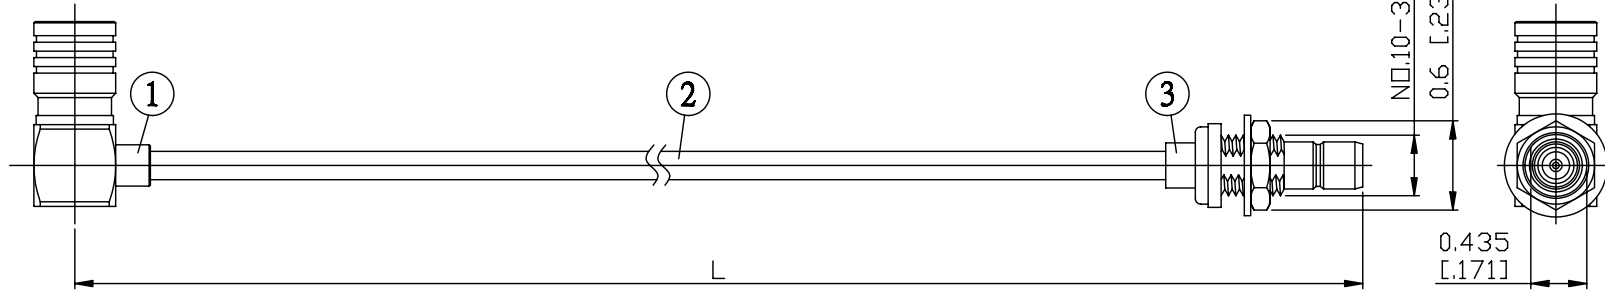

NO.	COMPONENTS	IMPEDANCE
1	SMB MALE RIGHT ANGLE	50 OHM
2	.085" TIN PLATED SEMI-RIGID CABLE (TIN PLATED RG405)	50 OHM
3	SMB FEMALE FOR BULKHEAD	50 OHM

SMB MALE
RIGHT ANGLE

JYE BAO P/N	L CM (INCH)
S39S85-85T-15	15 (5.906)
S39S85-85T-30	30 (11.811)
S39S85-85T-50	50 (19.685)
S39S85-85T-100	100 (39.370)
S39S85-85T-150	150 (59.055)
S39S85-85T-200	200 (78.740)
S39S85-85T-XXX	CUSTOM LENGTH IN CM

MOUNTING HOLE

<p>LENGTH TOLERANCE IS ±1.5% OR ±10MM, WHICHEVER IS GREATER.</p>	<p>JYE BAO CO., LTD.</p> <p>TAIPEI TAIWAN</p>
	<p>DESCRIPTION CABLE ASSEMBLY SMB PLUG R/A TO SMB FEMALE FOR BULKHEAD</p>
	<p>JYE BAO DRAWING NO. S39S85-85T-XXX</p>