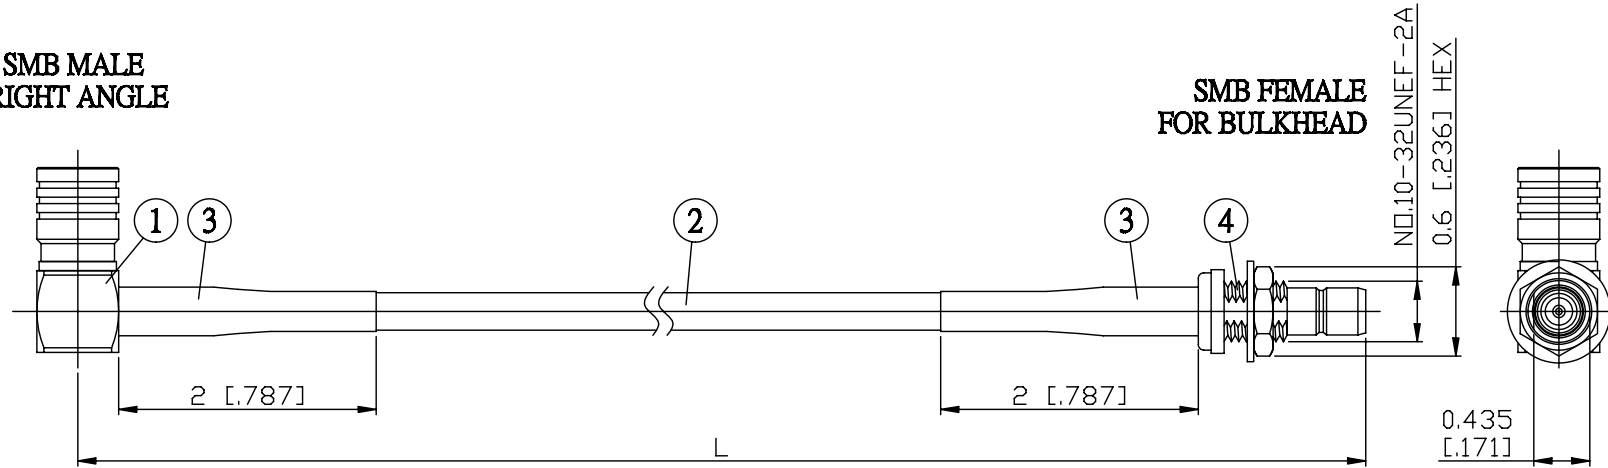

NO.	COMPONENTS	IMPEDANCE
1	SMB MALE RIGHT ANGLE	50 OHM
2	DOUBLE SHIELDED RG316(= RD316)	50 OHM
3	HEAT SHRINKING TUBE	
4	SMB FEMALE FOR BULKHEAD	50 OHM

SMB MALE  
RIGHT ANGLE

SMB FEMALE  
FOR BULKHEAD

JYE BAO P/N	L CM (INCH)
S39S85-316D-15	15 (5.906)
S39S85-316D-30	30 (11.811)
S39S85-316D-50	50 (19.685)
S39S85-316D-100	100 (39.370)
S39S85-316D-150	150 (59.055)
S39S85-316D-200	200 (78.740)
S39S85-316D-XXX	CUSTOM LENGTH IN CM

MOUNTING HOLE

<p>LENGTH TOLERANCE IS ±1.5% OR ±10MM, WHICHEVER IS GREATER.</p>	<p><b>JYE BAO CO., LTD.</b></p> <p>TAIPEI TAIWAN</p>
	<p>DESCRIPTION CABLE ASSEMBLY SMB PLUG R/A TO SMB FEMALE FOR BULKHEAD</p>
	<p>JYE BAO DRAWING NO. S39S85-316D-XXX</p>