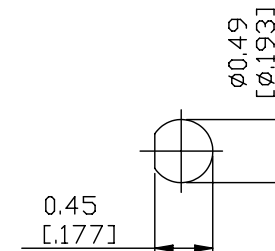

NO.	COMPONENTS	IMPEDANCE
1	SMB MALE RIGHT ANGLE	50 OHM
2	DOUBLE SHIELDED RG316(= RD316)	50 OHM
3	HEAT SHRINKING TUBE	
4	SMB FEMALE FOR BULKHEAD	50 OHM

SMB MALE  
RIGHT ANGLE

SMB FEMALE  
FOR BULKHEAD

JYE BAO P/N	L CM (INCH)
S39S85-316D-15	15 (5.906)
S39S85-316D-30	30 (11.811)
S39S85-316D-50	50 (19.685)
S39S85-316D-100	100 (39.370)
S39S85-316D-150	150 (59.055)
S39S85-316D-200	200 (78.740)
S39S85-316D-XXX	CUSTOM LENGTH IN CM

MOUNTING HOLE

<p>LENGTH TOLERANCE IS ±1.5% OR ±10MM, WHICHEVER IS GREATER.</p>	<p><b>JYE BAO CO., LTD.</b></p> <p>TAIPEI TAIWAN</p>
	<p>DESCRIPTION CABLE ASSEMBLY SMB PLUG R/A TO SMB FEMALE FOR BULKHEAD</p>
	<p>JYE BAO DRAWING NO. S39S85-316D-XXX</p>