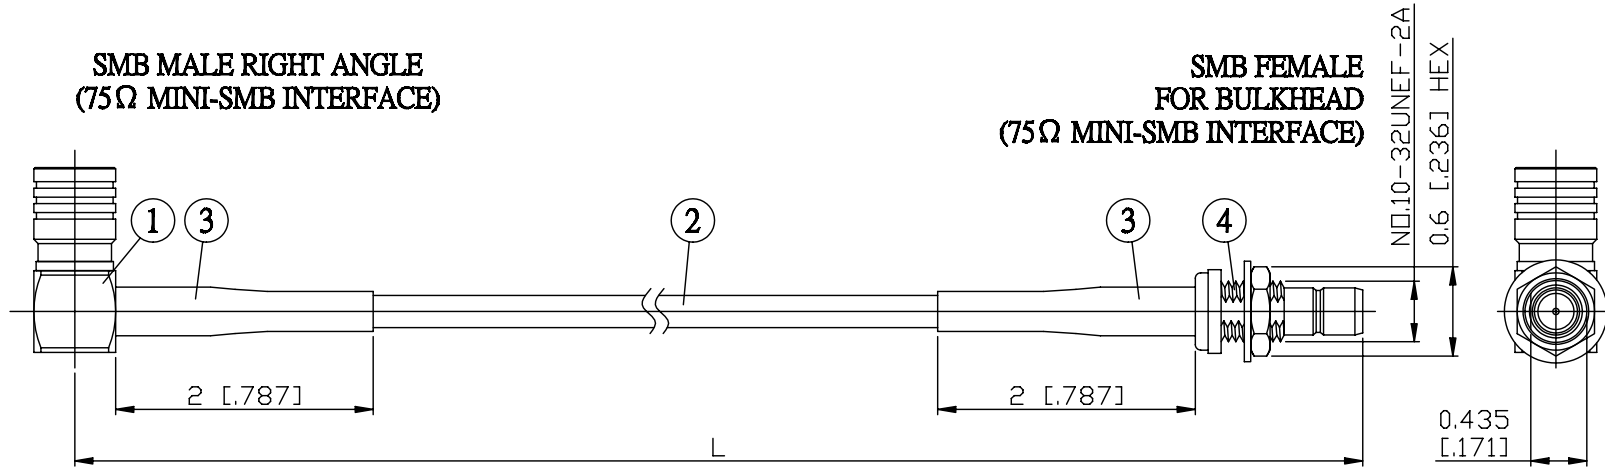

NO.	COMPONENTS	IMPEDANCE
1	SMB MALE RIGHT ANGLE	75 OHM
2	RG179	75 OHM
3	HEAT SHRINKING TUBE	
4	SMB FEMALE FOR BULKHEAD	75 OHM

JYE BAO P/N	L CM (INCH)
S39S85-179-15	15 (5.906)
S39S85-179-30	30 (11.811)
S39S85-179-50	50 (19.685)
S39S85-179-100	100 (39.370)
S39S85-179-150	150 (59.055)
S39S85-179-200	200 (78.740)
S39S85-179-XXX	CUSTOM LENGTH IN CM

LENGTH TOLERANCE IS $\pm 1.5\%$ OR $\pm 10\text{MM}$, WHICHEVER IS GREATER.	JYE BAO CO., LTD. TAIPEI TAIWAN
	DESCRIPTION CABLE ASSEMBLY SMB PLUG R/A TO SMB FEMALE FOR BULKHEAD
	JYE BAO DRAWING NO. S39S85-179-XXX