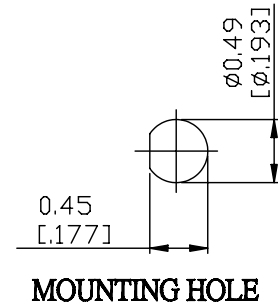

NO.	COMPONENTS	IMPEDANCE
1	SMB MALE RIGHT ANGLE	75 OHM
2	RG179	75 OHM
3	HEAT SHRINKING TUBE	
4	SMB FEMALE FOR BULKHEAD	75 OHM

JYE BAO P/N	L CM (INCH)
S39S85-179-15	15 (5.906)
S39S85-179-30	30 (11.811)
S39S85-179-50	50 (19.685)
S39S85-179-100	100 (39.370)
S39S85-179-150	150 (59.055)
S39S85-179-200	200 (78.740)
S39S85-179-XXX	CUSTOM LENGTH IN CM

LENGTH TOLERANCE IS $\pm 1.5\%$ OR $\pm 10\text{MM}$, WHICHEVER IS GREATER.	JYE BAO CO., LTD. TAIPEI TAIWAN
	DESCRIPTION CABLE ASSEMBLY SMB PLUG R/A TO SMB FEMALE FOR BULKHEAD
	JYE BAO DRAWING NO. S39S85-179-XXX