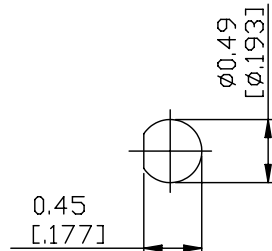

NO.	COMPONENTS	IMPEDANCE
1	SMB MALE RIGHT ANGLE	50 OHM
2	.141" TIN PLATED SEMI-RIGID CABLE (TIN PLATED RG402)	50 OHM
3	SMB FEMALE FOR BULKHEAD	50 OHM

SMB MALE
RIGHT ANGLE

SMB FEMALE
FOR BULKHEAD

JYE BAO P/N	L CM (INCH)
S39S85-141T-15	15 (5.906)
S39S85-141T-30	30 (11.811)
S39S85-141T-50	50 (19.685)
S39S85-141T-100	100 (39.370)
S39S85-141T-150	150 (59.055)
S39S85-141T-200	200 (78.740)
S39S85-141T-XXX	CUSTOM LENGTH IN CM

MOUNTING HOLE

<p>LENGTH TOLERANCE IS ±1.5% OR ±10MM, WHICHEVER IS GREATER.</p>	<p>JYE BAO CO., LTD.</p> <p>TAIPEI TAIWAN</p>
	<p>DESCRIPTION CABLE ASSEMBLY SMB PLUG R/A TO SMB FEMALE FOR BULKHEAD</p>
	<p>JYE BAO DRAWING NO. S39S85-141T-XXX</p>