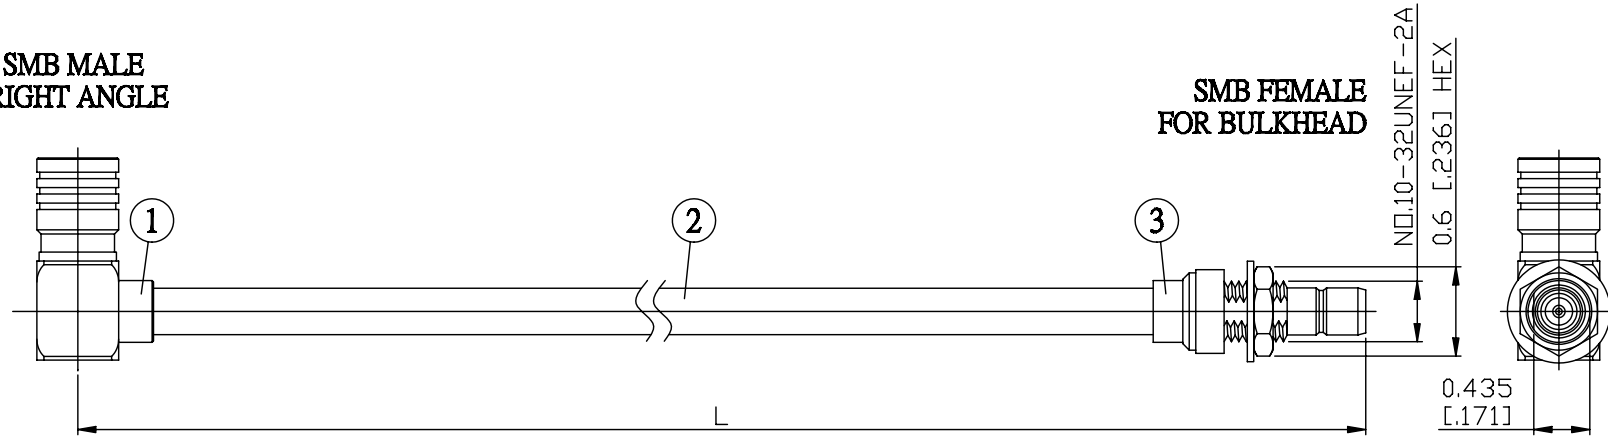

NO.	COMPONENTS	IMPEDANCE
1	SMB MALE RIGHT ANGLE	50 OHM
2	.141" TIN PLATED SEMI-RIGID CABLE (TIN PLATED RG402)	50 OHM
3	SMB FEMALE FOR BULKHEAD	50 OHM

SMB MALE
RIGHT ANGLE

SMB FEMALE
FOR BULKHEAD

JYE BAO P/N	L CM (INCH)
S39S85-141T-15	15 (5.906)
S39S85-141T-30	30 (11.811)
S39S85-141T-50	50 (19.685)
S39S85-141T-100	100 (39.370)
S39S85-141T-150	150 (59.055)
S39S85-141T-200	200 (78.740)
S39S85-141T-XXX	CUSTOM LENGTH IN CM

MOUNTING HOLE

<p>LENGTH TOLERANCE IS ±1.5% OR ±10MM, WHICHEVER IS GREATER.</p>	<p>JYE BAO CO., LTD.</p> <p>TAIPEI TAIWAN</p>
	<p>DESCRIPTION CABLE ASSEMBLY SMB PLUG R/A TO SMB FEMALE FOR BULKHEAD</p>
	<p>JYE BAO DRAWING NO. S39S85-141T-XXX</p>