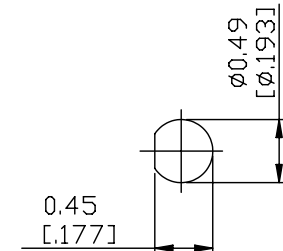

NO.	COMPONENTS	IMPEDANCE
1	SMB MALE RIGHT ANGLE	50 OHM
2	JBY100	50 OHM
3	HEAT SHRINKING TUBE	
4	SMC FEMALE FOR BULKHEAD	50 OHM

SMB MALE
RIGHT ANGLE

SMC FEMALE
FOR BULKHEAD

JYE BAO P/N	L CM (INCH)
S39MC85-L100-15	15 (5.906)
S39MC85-L100-30	30 (11.811)
S39MC85-L100-50	50 (19.685)
S39MC85-L100-100	100 (39.370)
S39MC85-L100-150	150 (59.055)
S39MC85-L100-200	200 (78.740)
S39MC85-L100-XXX	CUSTOM LENGTH IN CM

MOUNTING HOLE

<p>LENGTH TOLERANCE IS ±1.5% OR ±10MM, WHICHEVER IS GREATER.</p>	<p>JYE BAO CO., LTD.</p> <p>TAIPEI TAIWAN</p>
	<p>DESCRIPTION CABLE ASSEMBLY SMB PLUG R/A TO SMC FEMALE FOR BULKHEAD</p>
	<p>JYE BAO DRAWING NO. S39MC85-L100-XXX</p>