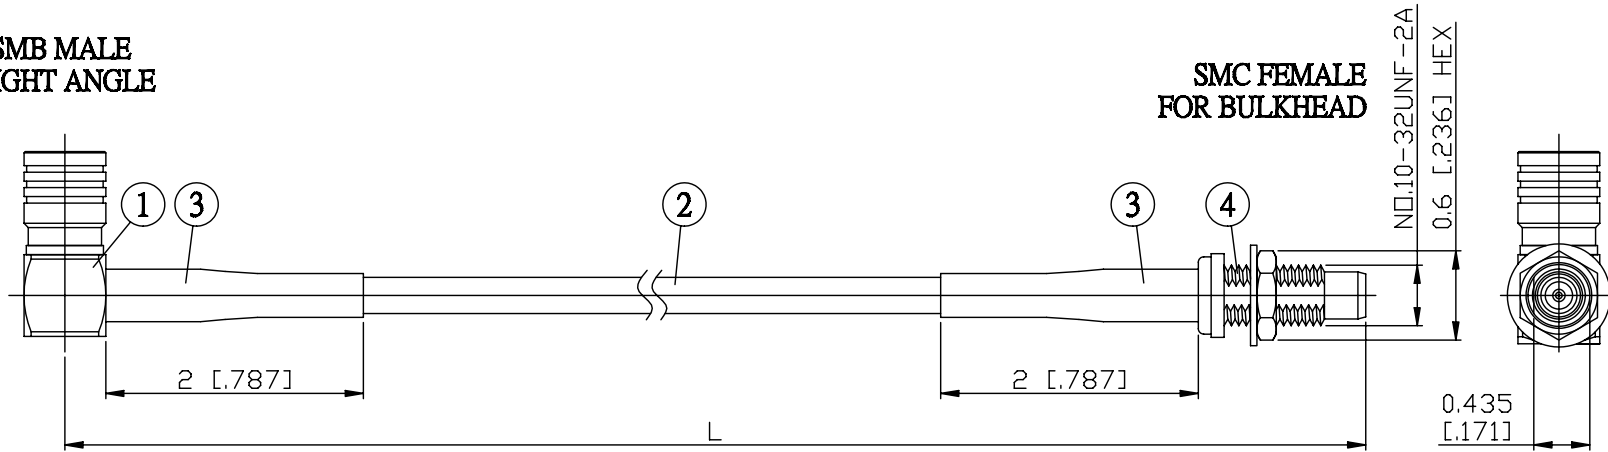

NO.	COMPONENTS	IMPEDANCE
1	SMB MALE RIGHT ANGLE	50 OHM
2	JBY100	50 OHM
3	HEAT SHRINKING TUBE	
4	SMC FEMALE FOR BULKHEAD	50 OHM

SMB MALE
RIGHT ANGLE

SMC FEMALE
FOR BULKHEAD

JYE BAO P/N	L CM (INCH)
S39MC85-L100-15	15 (5.906)
S39MC85-L100-30	30 (11.811)
S39MC85-L100-50	50 (19.685)
S39MC85-L100-100	100 (39.370)
S39MC85-L100-150	150 (59.055)
S39MC85-L100-200	200 (78.740)
S39MC85-L100-XXX	CUSTOM LENGTH IN CM

MOUNTING HOLE

<p>LENGTH TOLERANCE IS ±1.5% OR ±10MM, WHICHEVER IS GREATER.</p>	<p>JYE BAO CO., LTD.</p> <p>TAIPEI TAIWAN</p>
	<p>DESCRIPTION CABLE ASSEMBLY SMB PLUG R/A TO SMC FEMALE FOR BULKHEAD</p>
	<p>JYE BAO DRAWING NO. S39MC85-L100-XXX</p>