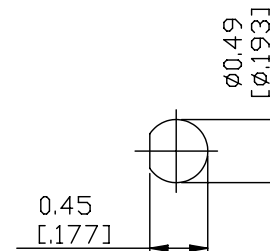

NO.	COMPONENTS	IMPEDANCE
1	SMB MALE RIGHT ANGLE	50 OHM
2	DOUBLE SHIELDED RG316(= RD316)	50 OHM
3	HEAT SHRINKING TUBE	
4	SMC FEMALE FOR BULKHEAD	50 OHM

SMB MALE  
RIGHT ANGLE

SMC FEMALE  
FOR BULKHEAD

JYE BAO P/N	L CM (INCH)
S39MC85-316D-15	15 (5.906)
S39MC85-316D-30	30 (11.811)
S39MC85-316D-50	50 (19.685)
S39MC85-316D-100	100 (39.370)
S39MC85-316D-150	150 (59.055)
S39MC85-316D-200	200 (78.740)
S39MC85-316D-XXX	CUSTOM LENGTH IN CM

MOUNTING HOLE

<p>LENGTH TOLERANCE IS <math>\pm 1.5\%</math> OR <math>\pm 10\text{MM}</math>, WHICHEVER IS GREATER.</p>	<p><b>JYE BAO CO., LTD.</b></p> <p>TAIPEI TAIWAN</p>
	<p>DESCRIPTION CABLE ASSEMBLY SMB PLUG R/A TO SMC FEMALE FOR BULKHEAD</p>
	<p>JYE BAO DRAWING NO. S39MC85-316D-XXX</p>