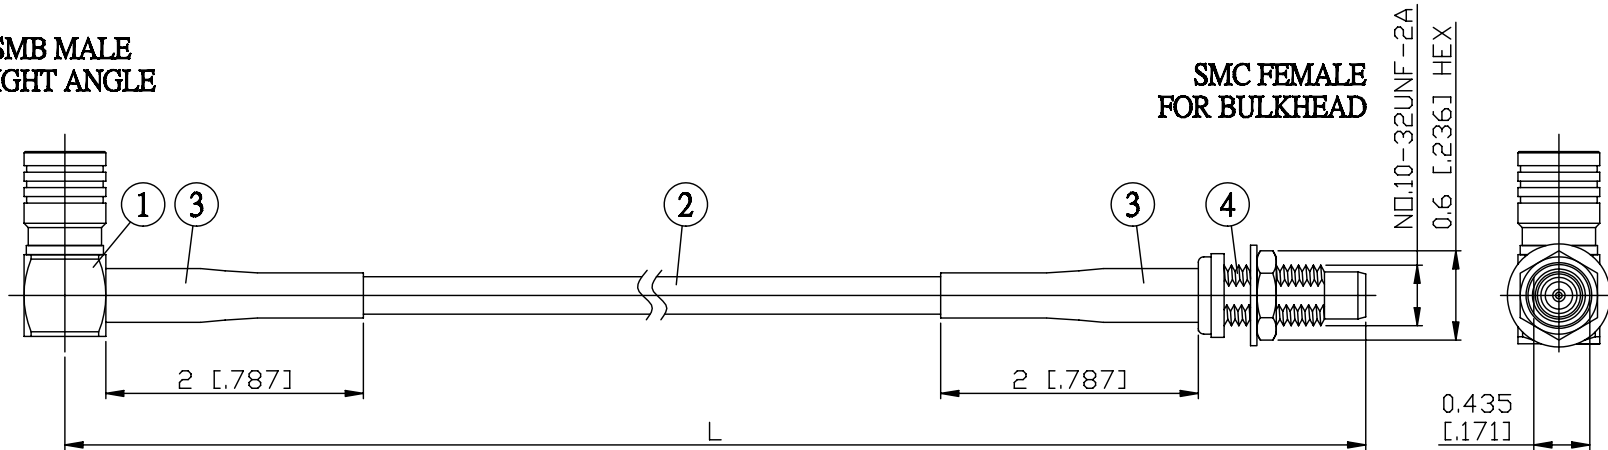

NO.	COMPONENTS	IMPEDANCE
1	SMB MALE RIGHT ANGLE	50 OHM
2	DOUBLE SHIELDED RG316(= RD316)	50 OHM
3	HEAT SHRINKING TUBE	
4	SMC FEMALE FOR BULKHEAD	50 OHM

SMB MALE  
RIGHT ANGLE

SMC FEMALE  
FOR BULKHEAD

JYE BAO P/N	L CM (INCH)
S39MC85-316D-15	15 (5.906)
S39MC85-316D-30	30 (11.811)
S39MC85-316D-50	50 (19.685)
S39MC85-316D-100	100 (39.370)
S39MC85-316D-150	150 (59.055)
S39MC85-316D-200	200 (78.740)
S39MC85-316D-XXX	CUSTOM LENGTH IN CM

MOUNTING HOLE

<p>LENGTH TOLERANCE IS <math>\pm 1.5\%</math> OR <math>\pm 10\text{MM}</math>, WHICHEVER IS GREATER.</p>	<p><b>JYE BAO CO., LTD.</b></p> <p>TAIPEI TAIWAN</p>
	<p>DESCRIPTION CABLE ASSEMBLY SMB PLUG R/A TO SMC FEMALE FOR BULKHEAD</p>
	<p>JYE BAO DRAWING NO. S39MC85-316D-XXX</p>