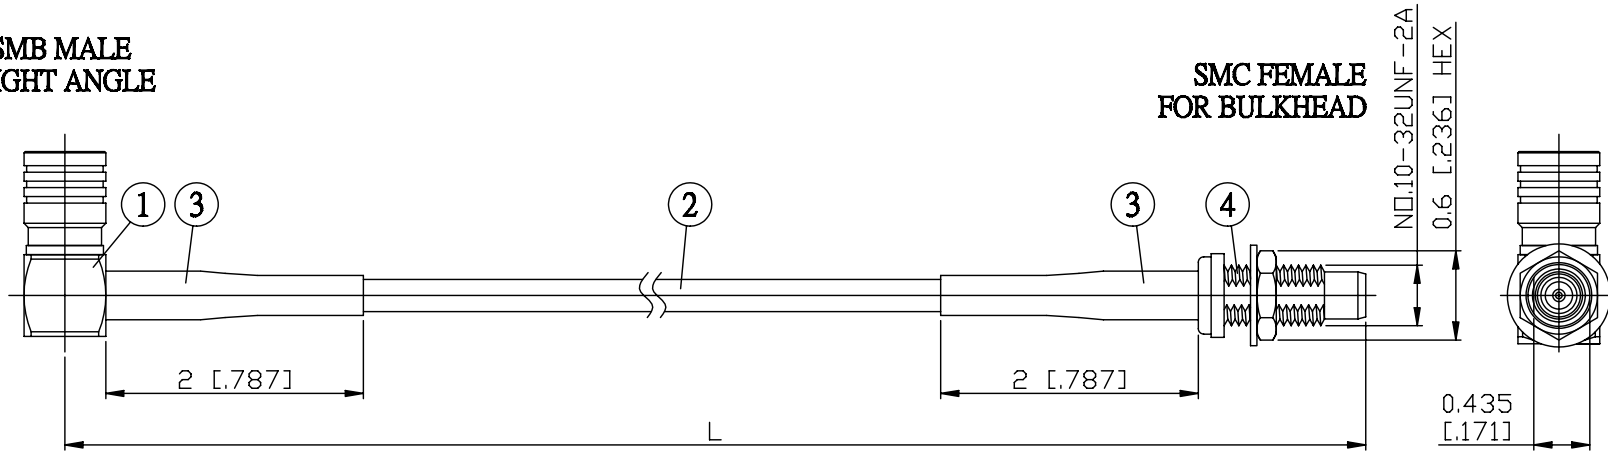

NO.	COMPONENTS	IMPEDANCE
1	SMB MALE RIGHT ANGLE	50 OHM
2	RG316	50 OHM
3	HEAT SHRINKING TUBE	
4	SMC FEMALE FOR BULKHEAD	50 OHM

SMB MALE
RIGHT ANGLE

SMC FEMALE
FOR BULKHEAD

JYE BAO P/N	L CM (INCH)
S39MC85-316-15	15 (5.906)
S39MC85-316-30	30 (11.811)
S39MC85-316-50	50 (19.685)
S39MC85-316-100	100 (39.370)
S39MC85-316-150	150 (59.055)
S39MC85-316-200	200 (78.740)
S39MC85-316-XXX	CUSTOM LENGTH IN CM

MOUNTING HOLE

<p>LENGTH TOLERANCE IS ±1.5% OR ±10MM, WHICHEVER IS GREATER.</p>	<p>JYE BAO CO., LTD.</p> <p>TAIPEI TAIWAN</p>
	<p>DESCRIPTION CABLE ASSEMBLY SMB PLUG R/A TO SMC FEMALE FOR BULKHEAD</p>
	<p>JYE BAO DRAWING NO. S39MC85-316-XXX</p>