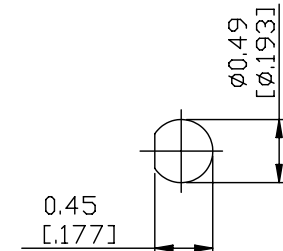

NO.	COMPONENTS	IMPEDANCE
1	SMB MALE RIGHT ANGLE	50 OHM
2	RG316	50 OHM
3	HEAT SHRINKING TUBE	
4	SMC FEMALE FOR BULKHEAD	50 OHM

SMB MALE
RIGHT ANGLE

SMC FEMALE
FOR BULKHEAD

JYE BAO P/N	L CM (INCH)
S39MC85-316-15	15 (5.906)
S39MC85-316-30	30 (11.811)
S39MC85-316-50	50 (19.685)
S39MC85-316-100	100 (39.370)
S39MC85-316-150	150 (59.055)
S39MC85-316-200	200 (78.740)
S39MC85-316-XXX	CUSTOM LENGTH IN CM

MOUNTING HOLE

<p>LENGTH TOLERANCE IS ±1.5% OR ±10MM, WHICHEVER IS GREATER.</p>	<p>JYE BAO CO., LTD.</p> <p>TAIPEI TAIWAN</p>
	<p>DESCRIPTION CABLE ASSEMBLY SMB PLUG R/A TO SMC FEMALE FOR BULKHEAD</p>
	<p>JYE BAO DRAWING NO. S39MC85-316-XXX</p>