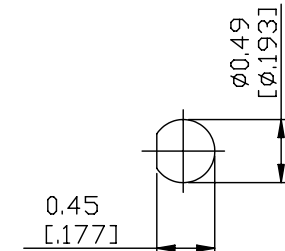

NO.	COMPONENTS	IMPEDANCE
1	SMB MALE RIGHT ANGLE	50 OHM
2	RG178	50 OHM
3	HEAT SHRINKING TUBE	
4	SMC FEMALE FOR BULKHEAD	50 OHM

SMB MALE  
RIGHT ANGLE

SMC FEMALE  
FOR BULKHEAD

JYE BAO P/N	L CM (INCH)
S39MC85-178-15	15 (5.906)
S39MC85-178-30	30 (11.811)
S39MC85-178-50	50 (19.685)
S39MC85-178-100	100 (39.370)
S39MC85-178-150	150 (59.055)
S39MC85-178-200	200 (78.740)
S39MC85-178-XXX	CUSTOM LENGTH IN CM

MOUNTING HOLE

<p>LENGTH TOLERANCE IS ±1.5% OR ±10MM, WHICHEVER IS GREATER.</p>	<p><b>JYE BAO CO., LTD.</b></p> <p>TAIPEI TAIWAN</p>	
	DESCRIPTION	CABLE ASSEMBLY SMB PLUG R/A TO SMC FEMALE FOR BULKHEAD
	JYE BAO DRAWING NO.	S39MC85-178-XXX