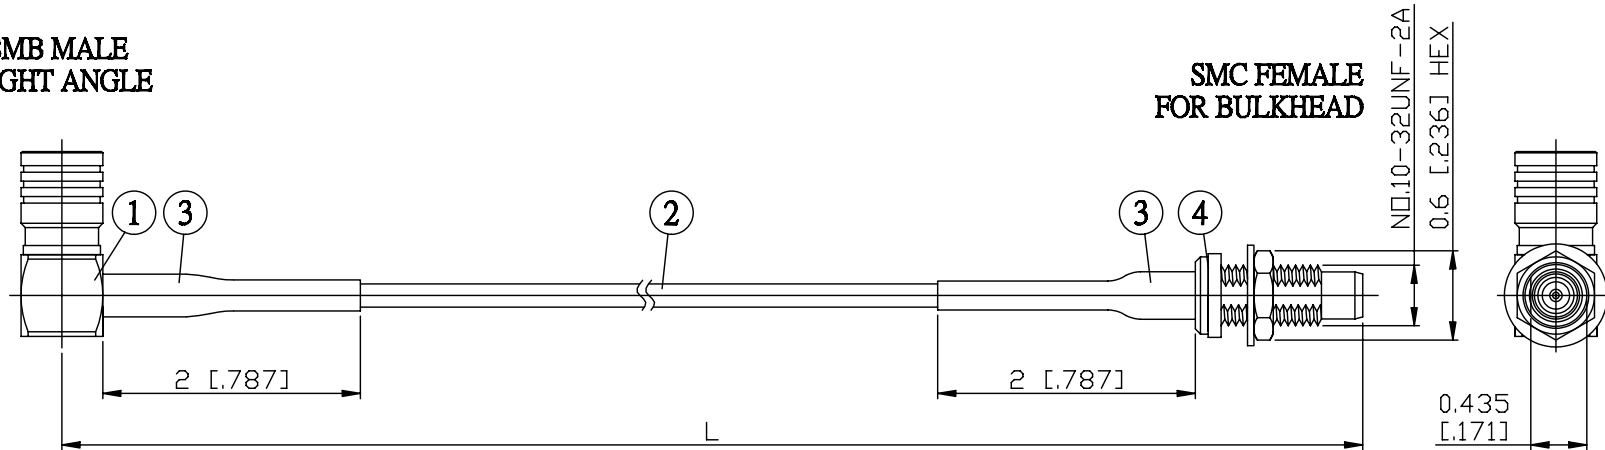

NO.	COMPONENTS	IMPEDANCE
1	SMB MALE RIGHT ANGLE	50 OHM
2	RG178	50 OHM
3	HEAT SHRINKING TUBE	
4	SMC FEMALE FOR BULKHEAD	50 OHM

SMB MALE  
RIGHT ANGLE

SMC FEMALE  
FOR BULKHEAD

JYE BAO P/N	L CM (INCH)
S39MC85-178-15	15 (5.906)
S39MC85-178-30	30 (11.811)
S39MC85-178-50	50 (19.685)
S39MC85-178-100	100 (39.370)
S39MC85-178-150	150 (59.055)
S39MC85-178-200	200 (78.740)
S39MC85-178-XXX	CUSTOM LENGTH IN CM

MOUNTING HOLE

<p>LENGTH TOLERANCE IS ±1.5% OR ±10MM, WHICHEVER IS GREATER.</p>	<p><b>JYE BAO CO., LTD.</b></p> <p>TAIPEI TAIWAN</p>	
	DESCRIPTION	CABLE ASSEMBLY SMB PLUG R/A TO SMC FEMALE FOR BULKHEAD
	JYE BAO DRAWING NO.	S39MC85-178-XXX