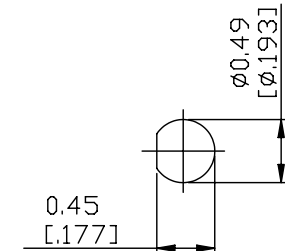

NO.	COMPONENTS	IMPEDANCE
1	SMB MALE RIGHT ANGLE	50 OHM
2	RG174	50 OHM
3	HEAT SHRINKING TUBE	
4	SMC FEMALE FOR BULKHEAD	50 OHM

SMB MALE
RIGHT ANGLE

SMC FEMALE
FOR BULKHEAD

JYE BAO P/N	L CM (INCH)
S39MC85-174-15	15 (5.906)
S39MC85-174-30	30 (11.811)
S39MC85-174-50	50 (19.685)
S39MC85-174-100	100 (39.370)
S39MC85-174-150	150 (59.055)
S39MC85-174-200	200 (78.740)
S39MC85-174-XXX	CUSTOM LENGTH IN CM

MOUNTING HOLE

<p>LENGTH TOLERANCE IS ±1.5% OR ±10MM, WHICHEVER IS GREATER.</p>	<p>JYE BAO CO., LTD.</p> <p>TAIPEI TAIWAN</p>
	<p>DESCRIPTION CABLE ASSEMBLY SMB PLUG R/A TO SMC FEMALE FOR BULKHEAD</p>
	<p>JYE BAO DRAWING NO. S39MC85-174-XXX</p>