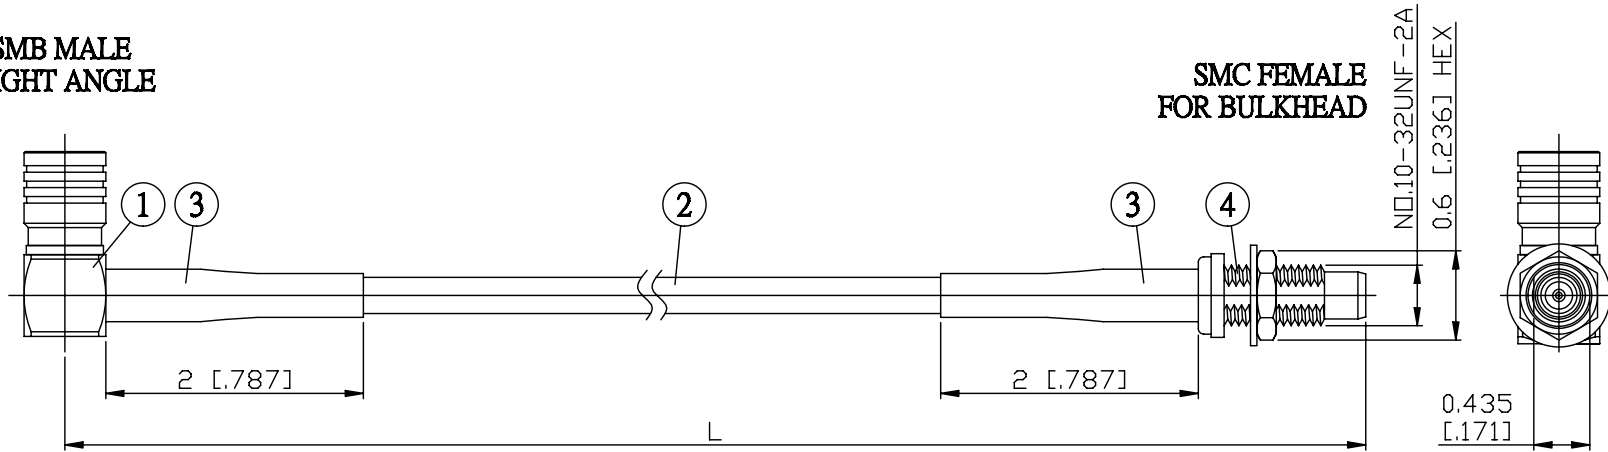

NO.	COMPONENTS	IMPEDANCE
1	SMB MALE RIGHT ANGLE	50 OHM
2	RG174	50 OHM
3	HEAT SHRINKING TUBE	
4	SMC FEMALE FOR BULKHEAD	50 OHM

SMB MALE
RIGHT ANGLE

SMC FEMALE
FOR BULKHEAD

JYE BAO P/N	L CM (INCH)
S39MC85-174-15	15 (5.906)
S39MC85-174-30	30 (11.811)
S39MC85-174-50	50 (19.685)
S39MC85-174-100	100 (39.370)
S39MC85-174-150	150 (59.055)
S39MC85-174-200	200 (78.740)
S39MC85-174-XXX	CUSTOM LENGTH IN CM

MOUNTING HOLE

<p>LENGTH TOLERANCE IS ±1.5% OR ±10MM, WHICHEVER IS GREATER.</p>	<p>JYE BAO CO., LTD.</p> <p>TAIPEI TAIWAN</p>
	<p>DESCRIPTION CABLE ASSEMBLY SMB PLUG R/A TO SMC FEMALE FOR BULKHEAD</p>
	<p>JYE BAO DRAWING NO. S39MC85-174-XXX</p>