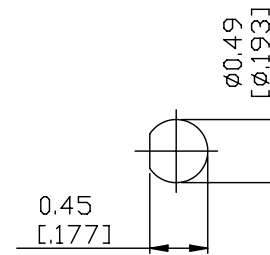

NO.	COMPONENTS	IMPEDANCE
1	SMB MALE	50 OHM
2	.085" TIN PLATED SEMI-RIGID CABLE (TIN PLATED RG405)	50 OHM
3	SMB FEMALE FOR BULKHEAD	50 OHM

JYE BAO P/N	L CM (INCH)
S30S85-85T-15	15 (5.906)
S30S85-85T-30	30 (11.811)
S30S85-85T-50	50 (19.685)
S30S85-85T-100	100 (39.370)
S30S85-85T-150	150 (59.055)
S30S85-85T-200	200 (78.740)
S30S85-85T-XXX	CUSTOM LENGTH IN CM

MOUNTING HOLE

<p>LENGTH TOLERANCE IS ±1.5% OR ±10MM, WHICHEVER IS GREATER.</p>	<p>JYE BAO CO., LTD.</p> <p>TAIPEI TAIWAN</p>
	<p>DESCRIPTION CABLE ASSEMBLY SMB PLUG TO SMB JACK FOR BULKHEAD</p>
	<p>JYE BAO DRAWING NO. S30S85-85T-XXX</p>