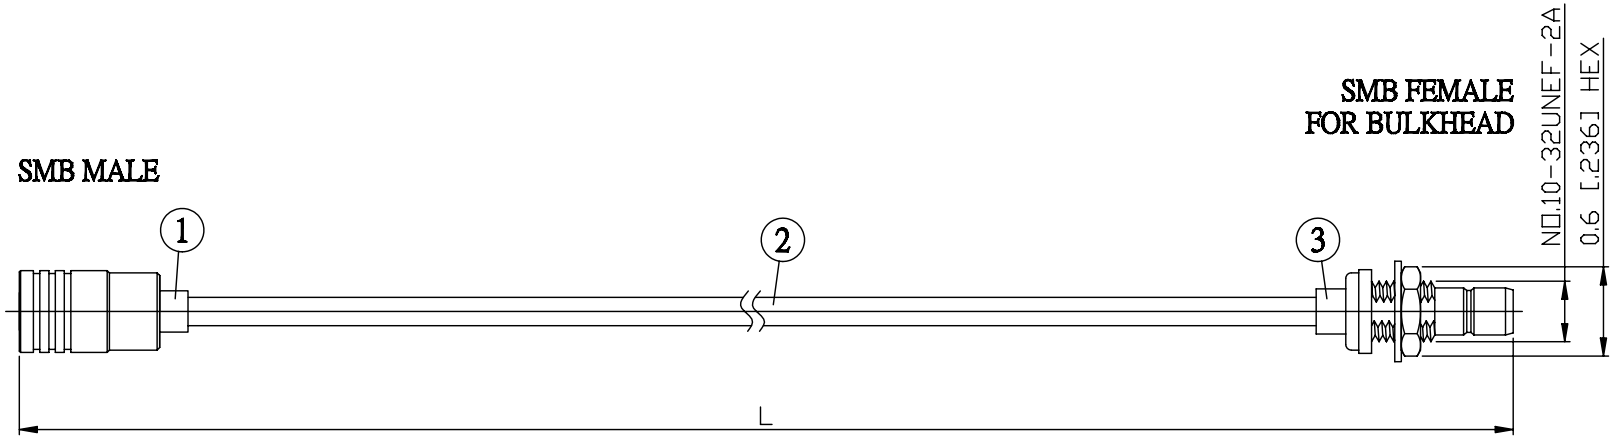

NO.	COMPONENTS	IMPEDANCE
1	SMB MALE	50 OHM
2	.085" TIN PLATED SEMI-RIGID CABLE (TIN PLATED RG405)	50 OHM
3	SMB FEMALE FOR BULKHEAD	50 OHM

JYE BAO P/N	L CM (INCH)
S30S85-85T-15	15 (5.906)
S30S85-85T-30	30 (11.811)
S30S85-85T-50	50 (19.685)
S30S85-85T-100	100 (39.370)
S30S85-85T-150	150 (59.055)
S30S85-85T-200	200 (78.740)
S30S85-85T-XXX	CUSTOM LENGTH IN CM

MOUNTING HOLE

<p>LENGTH TOLERANCE IS ±1.5% OR ±10MM, WHICHEVER IS GREATER.</p>	<p>JYE BAO CO., LTD.</p> <p>TAIPEI TAIWAN</p>
	<p>DESCRIPTION CABLE ASSEMBLY SMB PLUG TO SMB JACK FOR BULKHEAD</p>
	<p>JYE BAO DRAWING NO. S30S85-85T-XXX</p>