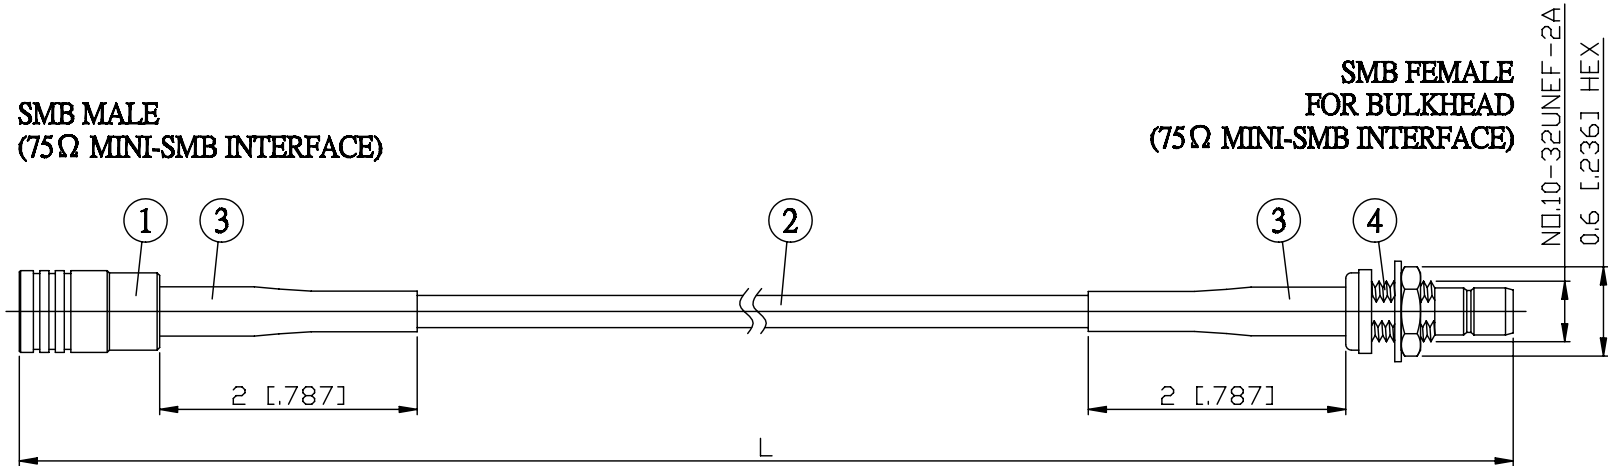

NO.	COMPONENTS	IMPEDANCE
1	SMB MALE	75 OHM
2	RG179	75 OHM
3	HEAT SHRINKING TUBE	
4	SMB FEMALE FOR BULKHEAD	75 OHM

SMB MALE
(75 Ω MINI-SMB INTERFACE)

SMB FEMALE
FOR BULKHEAD
(75 Ω MINI-SMB INTERFACE)

JYE BAO P/N	L CM (INCH)
S30S85-179-15	15 (5.906)
S30S85-179-30	30 (11.811)
S30S85-179-50	50 (19.685)
S30S85-179-100	100 (39.370)
S30S85-179-150	150 (59.055)
S30S85-179-200	200 (78.740)
S30S85-179-XXX	CUSTOM LENGTH IN CM

MOUNTING HOLE

LENGTH TOLERANCE IS ±1.5% OR ±10MM, WHICHEVER IS GREATER.	JYE BAO CO., LTD. TAIPEI TAIWAN
	DESCRIPTION CABLE ASSEMBLY SMB PLUG TO SMB JACK FOR BULKHEAD
	JYE BAO DRAWING NO. S30S85-179-XXX