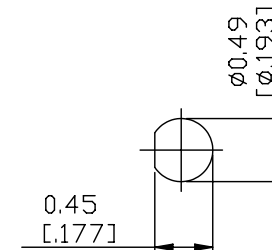

NO.	COMPONENTS	IMPEDANCE
1	SMB MALE	75 OHM
2	RG179	75 OHM
3	HEAT SHRINKING TUBE	
4	SMB FEMALE FOR BULKHEAD	75 OHM

SMB MALE
(75 Ω MINI-SMB INTERFACE)

SMB FEMALE
FOR BULKHEAD
(75 Ω MINI-SMB INTERFACE)

JYE BAO P/N	L CM (INCH)
S30S85-179-15	15 (5.906)
S30S85-179-30	30 (11.811)
S30S85-179-50	50 (19.685)
S30S85-179-100	100 (39.370)
S30S85-179-150	150 (59.055)
S30S85-179-200	200 (78.740)
S30S85-179-XXX	CUSTOM LENGTH IN CM

MOUNTING HOLE

LENGTH TOLERANCE IS ±1.5% OR ±10MM, WHICHEVER IS GREATER.	JYE BAO CO., LTD. TAIPEI TAIWAN
	DESCRIPTION CABLE ASSEMBLY SMB PLUG TO SMB JACK FOR BULKHEAD
	JYE BAO DRAWING NO. S30S85-179-XXX