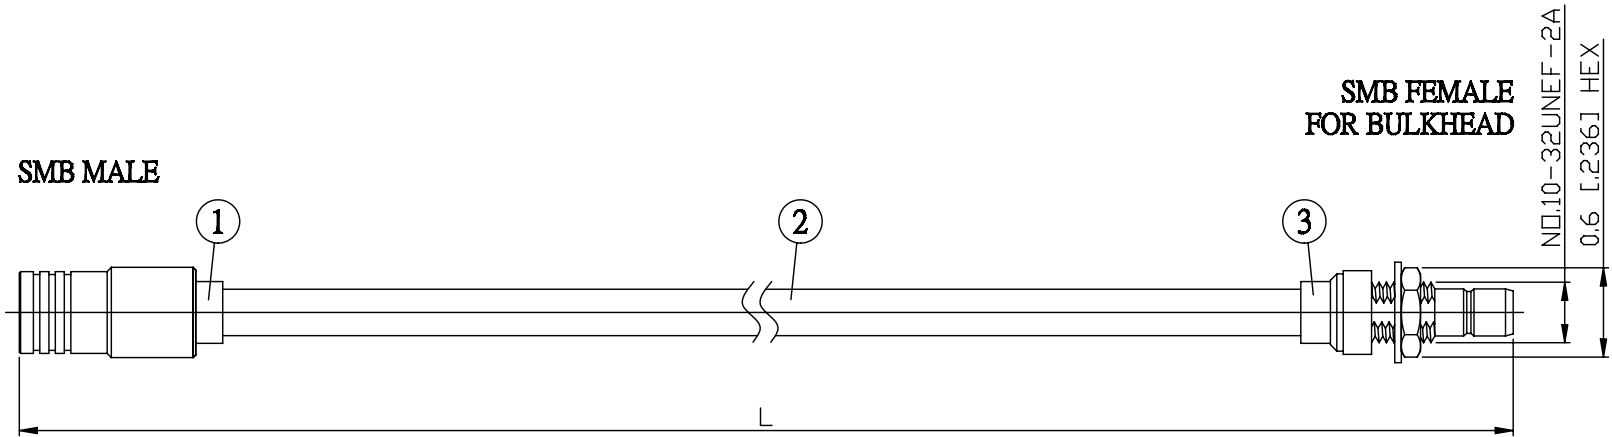

NO.	COMPONENTS	IMPEDANCE
1	SMB MALE	50 OHM
2	.141" TIN PLATED SEMI-RIGID CABLE (TIN PLATED RG402)	50 OHM
3	SMB FEMALE FOR BULKHEAD	50 OHM

JYE BAO P/N	L CM (INCH)
S30S85-141T-15	15 (5.906)
S30S85-141T-30	30 (11.811)
S30S85-141T-50	50 (19.685)
S30S85-141T-100	100 (39.370)
S30S85-141T-150	150 (59.055)
S30S85-141T-200	200 (78.740)
S30S85-141T-XXX	CUSTOM LENGTH IN CM

MOUNTING HOLE

<p>LENGTH TOLERANCE IS <math>\pm 1.5\%</math> OR <math>\pm 10\text{MM}</math>, WHICHEVER IS GREATER.</p>	<p><b>JYE BAO CO., LTD.</b></p> <p>TAIPEI TAIWAN</p>
	<p>DESCRIPTION CABLE ASSEMBLY SMB PLUG TO SMB JACK FOR BULKHEAD</p>
	<p>JYE BAO DRAWING NO. S30S85-141T-XXX</p>