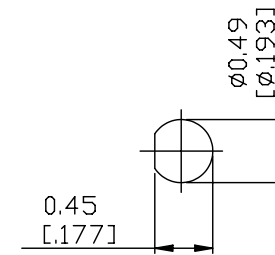

NO.	COMPONENTS	IMPEDANCE
1	SMB MALE	50 OHM
2	.141" TIN PLATED SEMI-RIGID CABLE (TIN PLATED RG402)	50 OHM
3	SMB FEMALE FOR BULKHEAD	50 OHM

JYE BAO P/N	L CM (INCH)
S30S85-141T-15	15 (5.906)
S30S85-141T-30	30 (11.811)
S30S85-141T-50	50 (19.685)
S30S85-141T-100	100 (39.370)
S30S85-141T-150	150 (59.055)
S30S85-141T-200	200 (78.740)
S30S85-141T-XXX	CUSTOM LENGTH IN CM

MOUNTING HOLE

<p>LENGTH TOLERANCE IS <math>\pm 1.5\%</math> OR <math>\pm 10\text{MM}</math>, WHICHEVER IS GREATER.</p>	<p><b>JYE BAO CO., LTD.</b></p> <p>TAIPEI TAIWAN</p>
	<p>DESCRIPTION CABLE ASSEMBLY SMB PLUG TO SMB JACK FOR BULKHEAD</p>
	<p>JYE BAO DRAWING NO. S30S85-141T-XXX</p>