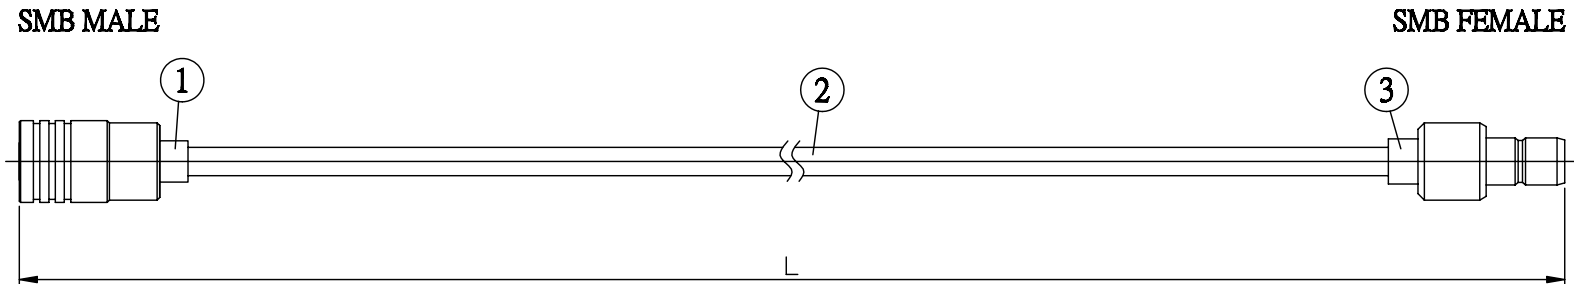

NO.	COMPONENTS	IMPEDANCE
1	SMB MALE	50 OHM
2	.085" TIN PLATED SEMI-RIGID CABLE (TIN PLATED RG405)	50 OHM
3	SMB FEMALE	50 OHM

JYE BAO P/N	L CM (INCH)
S30S80-85T-15	15 (5.906)
S30S80-85T-30	30 (11.811)
S30S80-85T-50	50 (19.685)
S30S80-85T-100	100 (39.370)
S30S80-85T-150	150 (59.055)
S30S80-85T-200	200 (78.740)
S30S80-85T-XXX	CUSTOM LENGTH IN CM

<b>LENGTH TOLERANCE IS ±1.5% OR ±10MM, WHICHEVER IS GREATER.</b>	<b>JYE BAO CO., LTD.</b> TAIPEI TAIWAN
	<small>DESCRIPTION</small> CABLE ASSEMBLY SMB PLUG TO SMB JACK
	<small>JYE BAO DRAWING NO.</small> S30S80-85T-XXX