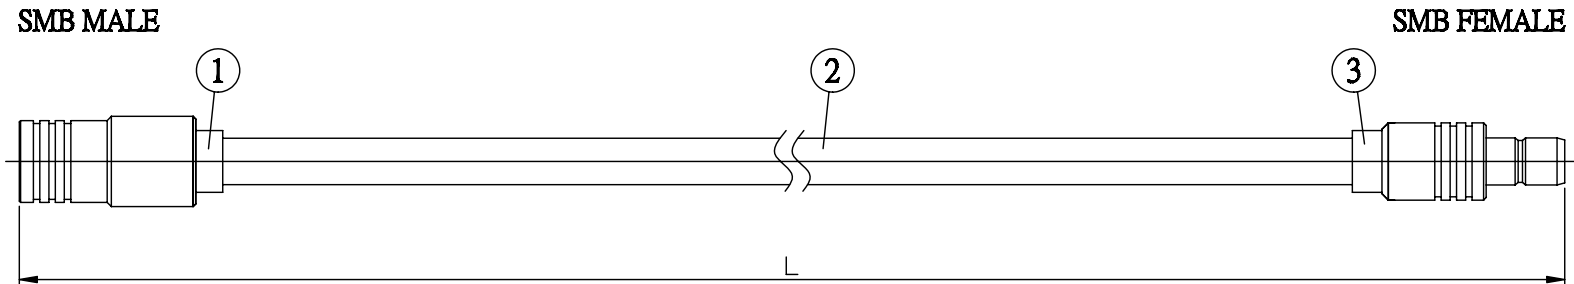

NO.	COMPONENTS	IMPEDANCE
1	SMB MALE	50 OHM
2	.141" TIN PLATED SEMI-RIGID CABLE (TIN PLATED RG402)	50 OHM
3	SMB FEMALE	50 OHM

JYE BAO P/N	L CM (INCH)
S30S80-141T-15	15 (5.906)
S30S80-141T-30	30 (11.811)
S30S80-141T-50	50 (19.685)
S30S80-141T-100	100 (39.370)
S30S80-141T-150	150 (59.055)
S30S80-141T-200	200 (78.740)
S30S80-141T-XXX	CUSTOM LENGTH IN CM

LENGTH TOLERANCE IS ±1.5% OR ±10MM, WHICHEVER IS GREATER.	JYE BAO CO., LTD. TAIPEI TAIWAN
	DESCRIPTION CABLE ASSEMBLY SMB PLUG TO SMB JACK
	JYE BAO DRAWING NO. S30S80-141T-XXX