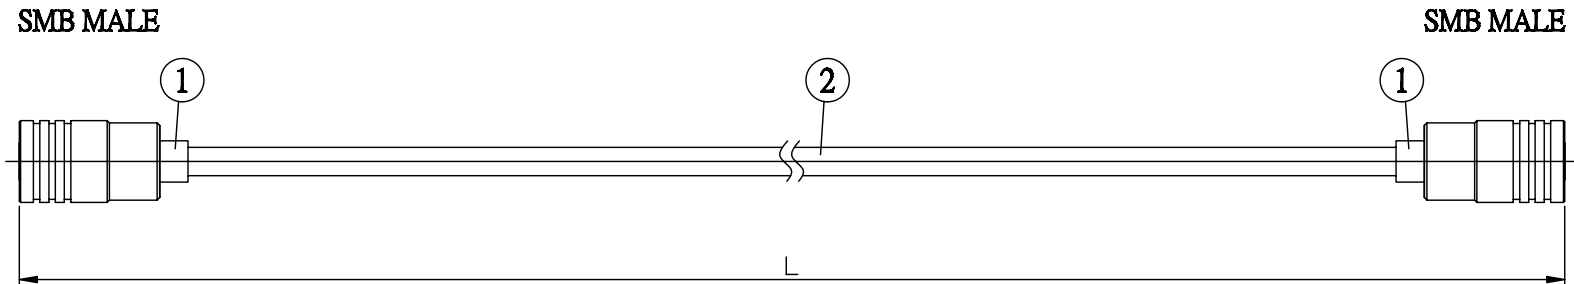

NO.	COMPONENTS	IMPEDANCE
1	SMB MALE	50 OHM
2	.085" TIN PLATED SEMI-RIGID CABLE (TIN PLATED RG405)	50 OHM

JYE BAO P/N	L CM (INCH)
S30S30-85T-15	15 (5.906)
S30S30-85T-30	30 (11.811)
S30S30-85T-50	50 (19.685)
S30S30-85T-100	100 (39.370)
S30S30-85T-150	150 (59.055)
S30S30-85T-200	200 (78.740)
S30S30-85T-XXX	CUSTOM LENGTH IN CM

LENGTH TOLERANCE IS $\pm 1.5\%$ OR $\pm 10\text{MM}$ , WHICHEVER IS GREATER.	<b>JYE BAO CO., LTD.</b> TAIPEI TAIWAN
	DESCRIPTION CABLE ASSEMBLY SMB PLUG TO SMB PLUG
	JYE BAO DRAWING NO. S30S30-85T-XXX