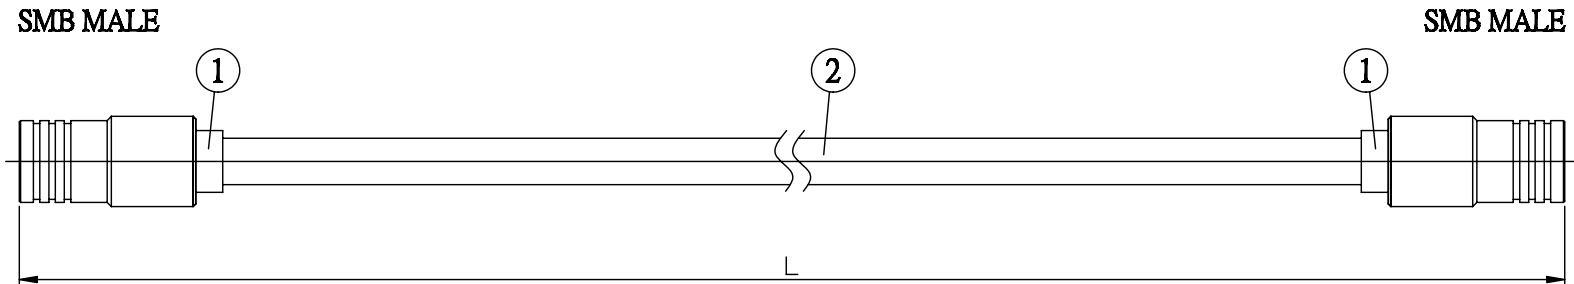

NO.	COMPONENTS	IMPEDANCE
1	SMB MALE	50 OHM
2	.141" TIN PLATED SEMI-RIGID CABLE (TIN PLATED RG402)	50 OHM

JYE BAO P/N	L CM (INCH)
S30S30-141T-15	15 (5.906)
S30S30-141T-30	30 (11.811)
S30S30-141T-50	50 (19.685)
S30S30-141T-100	100 (39.370)
S30S30-141T-150	150 (59.055)
S30S30-141T-200	200 (78.740)
S30S30-141T-XXX	CUSTOM LENGTH IN CM

LENGTH TOLERANCE IS $\pm 1.5\%$ OR $\pm 10\text{MM}$, WHICHEVER IS GREATER.	JYE BAO CO., LTD. TAIPEI TAIWAN
	DESCRIPTION CABLE ASSEMBLY SMB PLUG TO SMB PLUG
	JYE BAO DRAWING NO. S30S30-141T-XXX