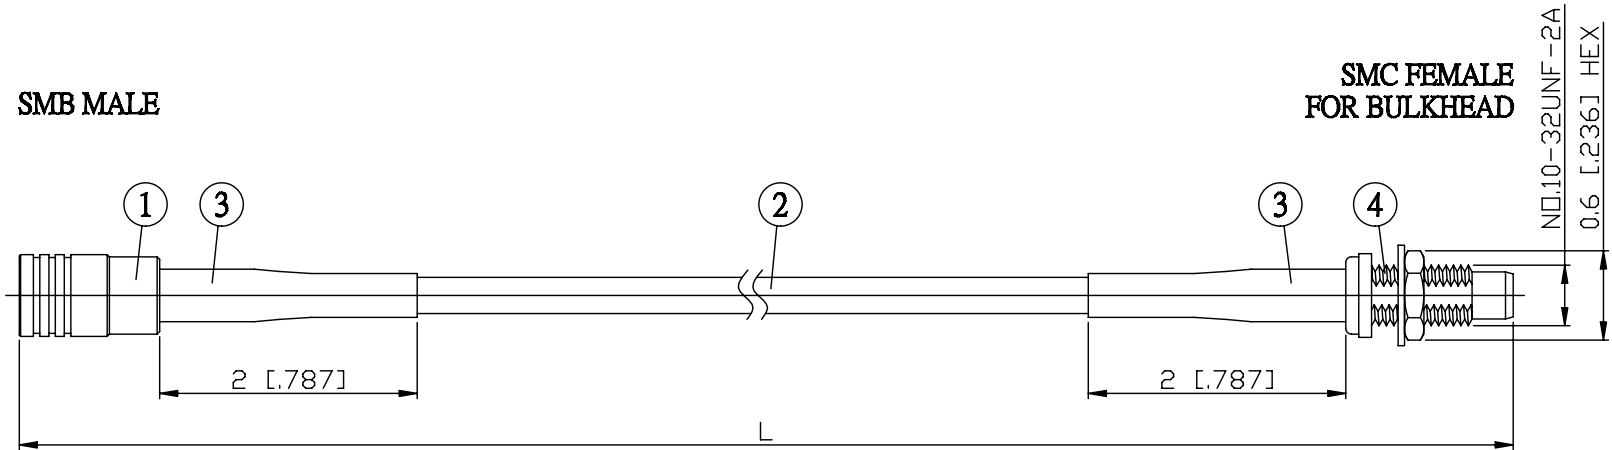

NO.	COMPONENTS	IMPEDANCE
1	SMB MALE	50 OHM
2	JBY100	50 OHM
3	HEAT SHRINKING TUBE	
4	SMC FEMALE FOR BULKHEAD	50 OHM

JYE BAO P/N	L CM (INCH)
S30MC85-L100-15	15 (5.906)
S30MC85-L100-30	30 (11.811)
S30MC85-L100-50	50 (19.685)
S30MC85-L100-100	100 (39.370)
S30MC85-L100-150	150 (59.055)
S30MC85-L100-200	200 (78.740)
S30MC85-L100-XXX	CUSTOM LENGTH IN CM

<p>LENGTH TOLERANCE IS ±1.5% OR ±10MM, WHICHEVER IS GREATER.</p>	<p>JYE BAO CO., LTD.</p> <p>TAIPEI TAIWAN</p>
	<p>DESCRIPTION CABLE ASSEMBLY SMB PLUG TO SMC JACK FOR BULKHEAD</p>
	<p>JYE BAO DRAWING NO. S30MC85-L100-XXX</p>