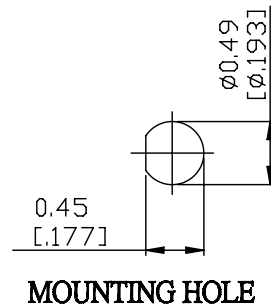

NO.	COMPONENTS	IMPEDANCE
1	SMB MALE	50 OHM
2	JBY100	50 OHM
3	HEAT SHRINKING TUBE	
4	SMC FEMALE FOR BULKHEAD	50 OHM

JYE BAO P/N	L CM (INCH)
S30MC85-L100-15	15 (5.906)
S30MC85-L100-30	30 (11.811)
S30MC85-L100-50	50 (19.685)
S30MC85-L100-100	100 (39.370)
S30MC85-L100-150	150 (59.055)
S30MC85-L100-200	200 (78.740)
S30MC85-L100-XXX	CUSTOM LENGTH IN CM

<p>LENGTH TOLERANCE IS ±1.5% OR ±10MM, WHICHEVER IS GREATER.</p>	<p>JYE BAO CO., LTD.</p> <p>TAIPEI TAIWAN</p>
	<p>DESCRIPTION CABLE ASSEMBLY SMB PLUG TO SMC JACK FOR BULKHEAD</p>
	<p>JYE BAO DRAWING NO. S30MC85-L100-XXX</p>