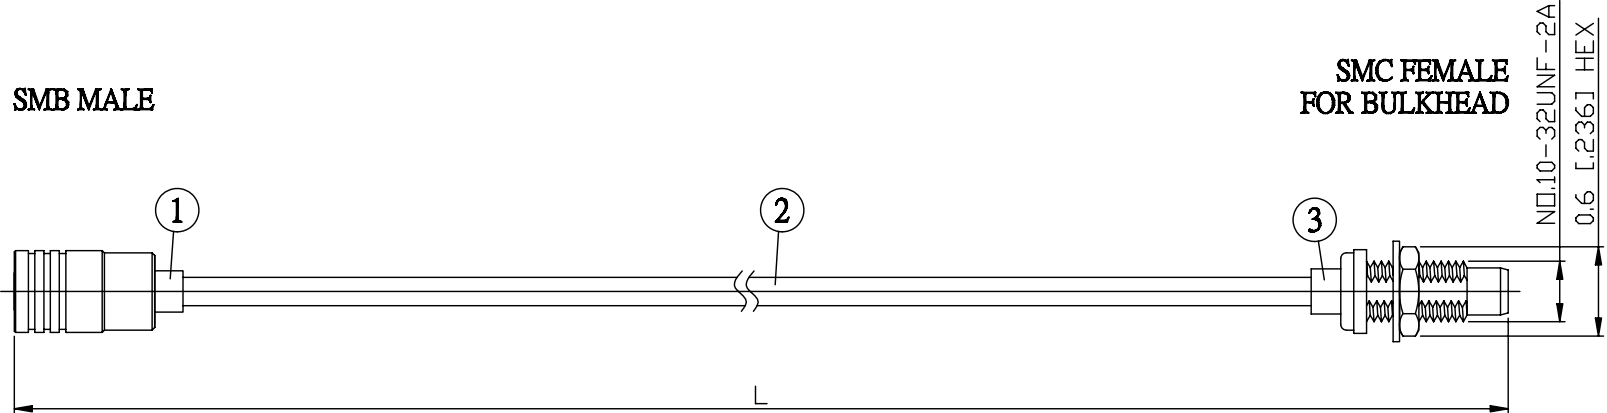

NO.	COMPONENTS	IMPEDANCE
1	SMB MALE	50 OHM
2	.085" TIN PLATED SEMI-RIGID CABLE (TIN PLATED RG405)	50 OHM
3	SMC FEMALE FOR BULKHEAD	50 OHM

JYE BAO P/N	L CM (INCH)
S30MC85-85T-15	15 (5.906)
S30MC85-85T-30	30 (11.811)
S30MC85-85T-50	50 (19.685)
S30MC85-85T-100	100 (39.370)
S30MC85-85T-150	150 (59.055)
S30MC85-85T-200	200 (78.740)
S30MC85-85T-XXX	CUSTOM LENGTH IN CM

MOUNTING HOLE

LENGTH TOLERANCE IS ±1.5% OR ±10MM, WHICHEVER IS GREATER.	JYE BAO CO., LTD. TAIPEI TAIWAN	
	DESCRIPTION	CABLE ASSEMBLY SMB PLUG TO SMC JACK FOR BULKHEAD
	JYE BAO DRAWING NO.	S30MC85-85T-XXX