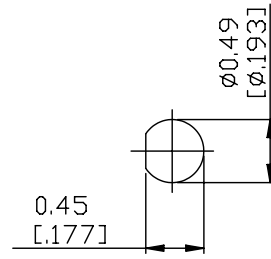

NO.	COMPONENTS	IMPEDANCE
1	SMB MALE	50 OHM
2	.085" TIN PLATED SEMI-RIGID CABLE (TIN PLATED RG405)	50 OHM
3	SMC FEMALE FOR BULKHEAD	50 OHM

JYE BAO P/N	L CM (INCH)
S30MC85-85T-15	15 (5.906)
S30MC85-85T-30	30 (11.811)
S30MC85-85T-50	50 (19.685)
S30MC85-85T-100	100 (39.370)
S30MC85-85T-150	150 (59.055)
S30MC85-85T-200	200 (78.740)
S30MC85-85T-XXX	CUSTOM LENGTH IN CM

MOUNTING HOLE

LENGTH TOLERANCE IS ±1.5% OR ±10MM, WHICHEVER IS GREATER.	JYE BAO CO., LTD. TAIPEI TAIWAN	
	DESCRIPTION	CABLE ASSEMBLY SMB PLUG TO SMC JACK FOR BULKHEAD
	JYE BAO DRAWING NO.	S30MC85-85T-XXX