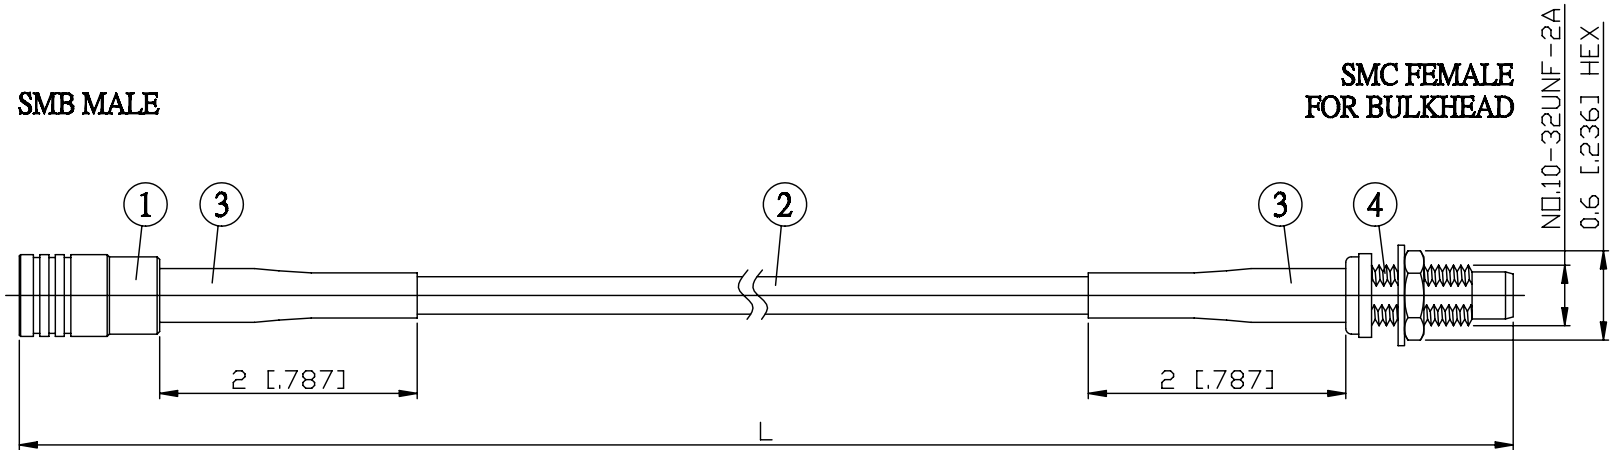

NO.	COMPONENTS	IMPEDANCE
1	SMB MALE	50 OHM
2	DOUBLE SHIELDED RG316(= RD316)	50 OHM
3	HEAT SHRINKING TUBE	
4	SMC FEMALE FOR BULKHEAD	50 OHM

JYE BAO P/N	L CM (INCH)
S30MC85-316D-15	15 (5.906)
S30MC85-316D-30	30 (11.811)
S30MC85-316D-50	50 (19.685)
S30MC85-316D-100	100 (39.370)
S30MC85-316D-150	150 (59.055)
S30MC85-316D-200	200 (78.740)
S30MC85-316D-XXX	CUSTOM LENGTH IN CM

LENGTH TOLERANCE IS $\pm 1.5\%$ OR $\pm 10\text{MM}$, WHICHEVER IS GREATER.	JYE BAO CO., LTD. TAIPEI TAIWAN	
	DESCRIPTION	CABLE ASSEMBLY SMB PLUG TO SMC JACK FOR BULKHEAD
	JYE BAO DRAWING NO.	S30MC85-316D-XXX