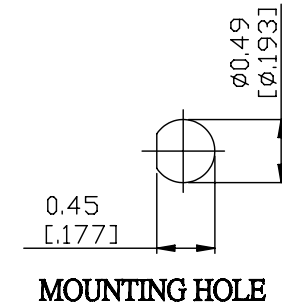

NO.	COMPONENTS	IMPEDANCE
1	SMB MALE	50 OHM
2	DOUBLE SHIELDED RG316(= RD316)	50 OHM
3	HEAT SHRINKING TUBE	
4	SMC FEMALE FOR BULKHEAD	50 OHM

JYE BAO P/N	L CM (INCH)
S30MC85-316D-15	15 (5.906)
S30MC85-316D-30	30 (11.811)
S30MC85-316D-50	50 (19.685)
S30MC85-316D-100	100 (39.370)
S30MC85-316D-150	150 (59.055)
S30MC85-316D-200	200 (78.740)
S30MC85-316D-XXX	CUSTOM LENGTH IN CM

LENGTH TOLERANCE IS $\pm 1.5\%$ OR $\pm 10\text{MM}$, WHICHEVER IS GREATER.	JYE BAO CO., LTD. TAIPEI TAIWAN	
	DESCRIPTION	CABLE ASSEMBLY SMB PLUG TO SMC JACK FOR BULKHEAD
	JYE BAO DRAWING NO.	S30MC85-316D-XXX