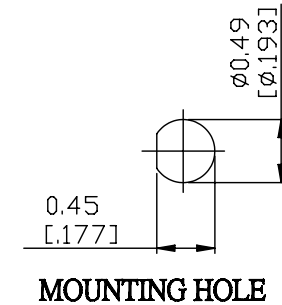

NO.	COMPONENTS	IMPEDANCE
1	SMB MALE	50 OHM
2	RG178	50 OHM
3	HEAT SHRINKING TUBE	
4	SMC FEMALE FOR BULKHEAD	50 OHM

JYE BAO P/N	L CM (INCH)
S30MC85-178-15	15 (5.906)
S30MC85-178-30	30 (11.811)
S30MC85-178-50	50 (19.685)
S30MC85-178-100	100 (39.370)
S30MC85-178-150	150 (59.055)
S30MC85-178-200	200 (78.740)
S30MC85-178-XXX	CUSTOM LENGTH IN CM

LENGTH TOLERANCE IS $\pm 1.5\%$ OR $\pm 10\text{MM}$, WHICHEVER IS GREATER.	JYE BAO CO., LTD. TAIPEI TAIWAN	
	DESCRIPTION	CABLE ASSEMBLY SMB PLUG TO SMC JACK FOR BULKHEAD
	JYE BAO DRAWING NO.	S30MC85-178-XXX