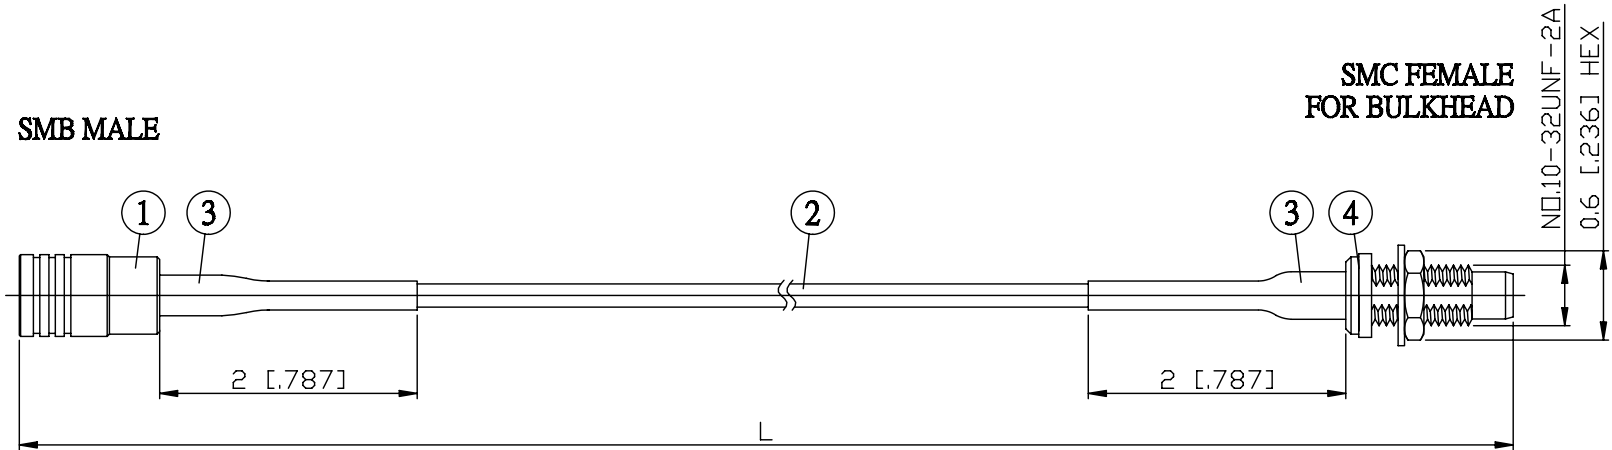

NO.	COMPONENTS	IMPEDANCE
1	SMB MALE	50 OHM
2	RG178	50 OHM
3	HEAT SHRINKING TUBE	
4	SMC FEMALE FOR BULKHEAD	50 OHM

JYE BAO P/N	L CM (INCH)
S30MC85-178-15	15 (5.906)
S30MC85-178-30	30 (11.811)
S30MC85-178-50	50 (19.685)
S30MC85-178-100	100 (39.370)
S30MC85-178-150	150 (59.055)
S30MC85-178-200	200 (78.740)
S30MC85-178-XXX	CUSTOM LENGTH IN CM

LENGTH TOLERANCE IS $\pm 1.5\%$ OR $\pm 10\text{MM}$, WHICHEVER IS GREATER.	JYE BAO CO., LTD. TAIPEI TAIWAN	
	DESCRIPTION	CABLE ASSEMBLY SMB PLUG TO SMC JACK FOR BULKHEAD
	JYE BAO DRAWING NO.	S30MC85-178-XXX