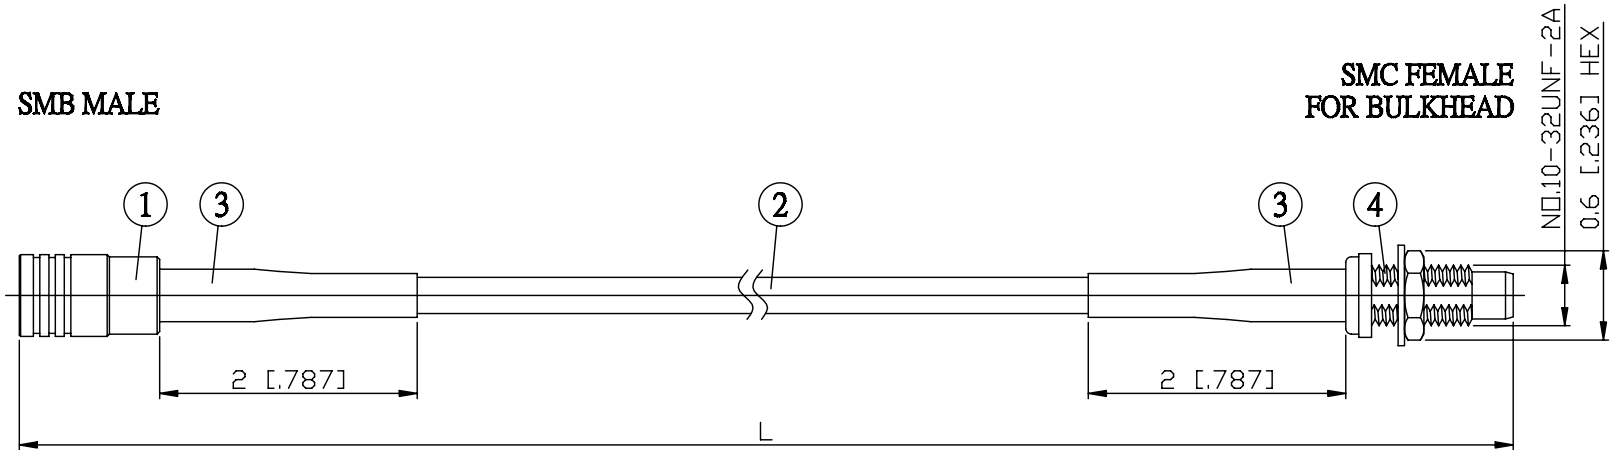

NO.	COMPONENTS	IMPEDANCE
1	SMB MALE	50 OHM
2	RG174	50 OHM
3	HEAT SHRINKING TUBE	
4	SMC FEMALE FOR BULKHEAD	50 OHM

JYE BAO P/N	L CM (INCH)
S30MC85-174-15	15 (5.906)
S30MC85-174-30	30 (11.811)
S30MC85-174-50	50 (19.685)
S30MC85-174-100	100 (39.370)
S30MC85-174-150	150 (59.055)
S30MC85-174-200	200 (78.740)
S30MC85-174-XXX	CUSTOM LENGTH IN CM

LENGTH TOLERANCE IS $\pm 1.5\%$ OR $\pm 10\text{MM}$, WHICHEVER IS GREATER.	JYE BAO CO., LTD. TAIPEI TAIWAN	
	DESCRIPTION	CABLE ASSEMBLY SMB PLUG TO SMC JACK FOR BULKHEAD
	JYE BAO DRAWING NO.	S30MC85-174-XXX