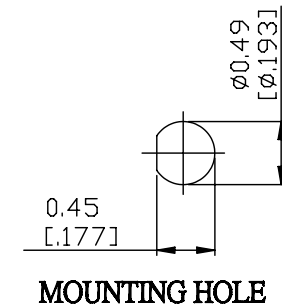

NO.	COMPONENTS	IMPEDANCE
1	SMB MALE	50 OHM
2	RG174	50 OHM
3	HEAT SHRINKING TUBE	
4	SMC FEMALE FOR BULKHEAD	50 OHM

JYE BAO P/N	L CM (INCH)
S30MC85-174-15	15 (5.906)
S30MC85-174-30	30 (11.811)
S30MC85-174-50	50 (19.685)
S30MC85-174-100	100 (39.370)
S30MC85-174-150	150 (59.055)
S30MC85-174-200	200 (78.740)
S30MC85-174-XXX	CUSTOM LENGTH IN CM

LENGTH TOLERANCE IS $\pm 1.5\%$ OR $\pm 10\text{MM}$, WHICHEVER IS GREATER.	JYE BAO CO., LTD. TAIPEI TAIWAN	
	DESCRIPTION	CABLE ASSEMBLY SMB PLUG TO SMC JACK FOR BULKHEAD
	JYE BAO DRAWING NO.	S30MC85-174-XXX