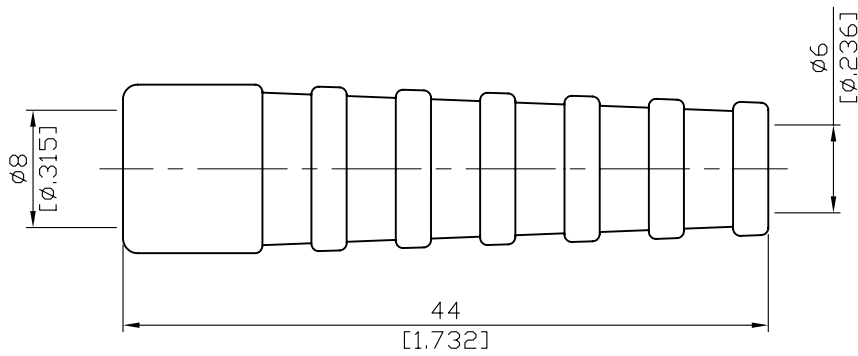

RG59-SLEEVE-BLACK

Black Taper Sleeve For RG59, JBY240, LMR240

Parts	Material	Color
Sleeve	PBC	Black

Suitable Cables: RG59, JBY240, LMR240