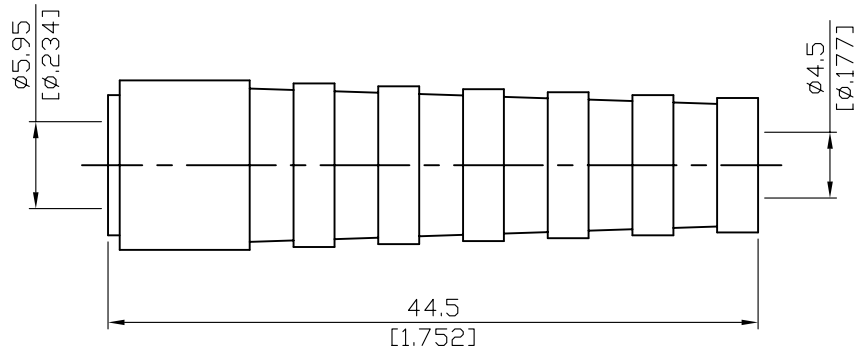

RG58-SLEEVE-YELLOW

Yellow Taper Sleeve For RG58, RG142,
RG303, RG400, JBY195, JBY200, LMR195, LMR200

Parts	Material	Color
Sleeve	Silicone	Yellow

Suitable Cables: RG58, RG142, RG400, RG303, JBY195, JBY200, LMR195, LMR200