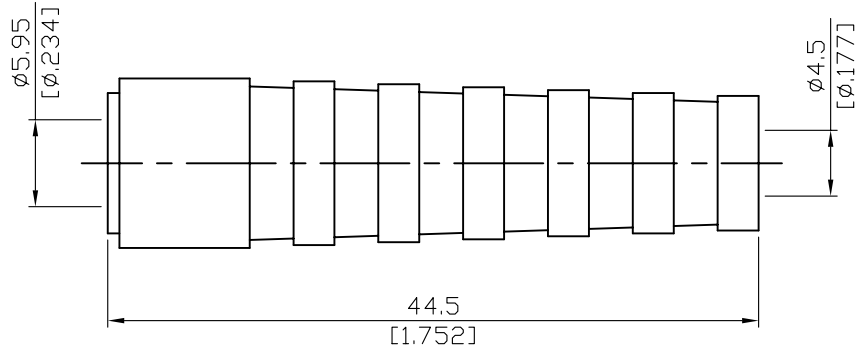

RG58-SLEEVE-RED

Red Taper Sleeve For RG58, RG142,  
RG303, RG400, JBY195, JBY200, LMR195, LMR200

Parts	Material	Color
Sleeve	Silicone	Red

Suitable Cables: RG58, RG142, RG400, RG303, JBY195, JBY200, LMR195, LMR200