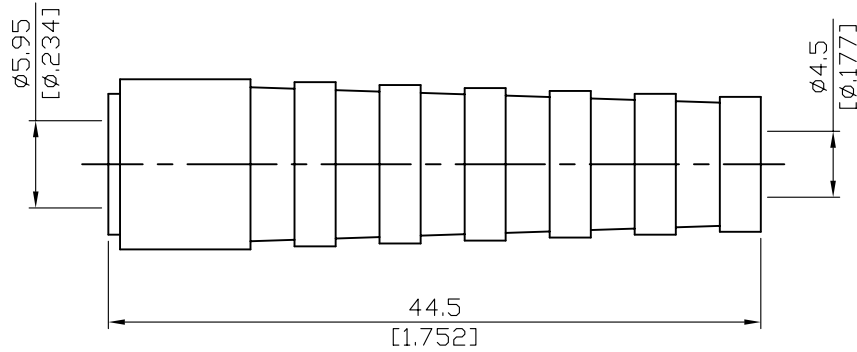

RG58-SLEEVE-ORANGE

Orange Taper Sleeve For RG58, RG142,  
RG303, RG400, JBY195, JBY200, LMR195, LMR200

Parts	Material	Color
Sleeve	Silicone	Orange

Suitable Cables: RG58, RG142, RG400, RG303, JBY195, JBY200, LMR195, LMR200