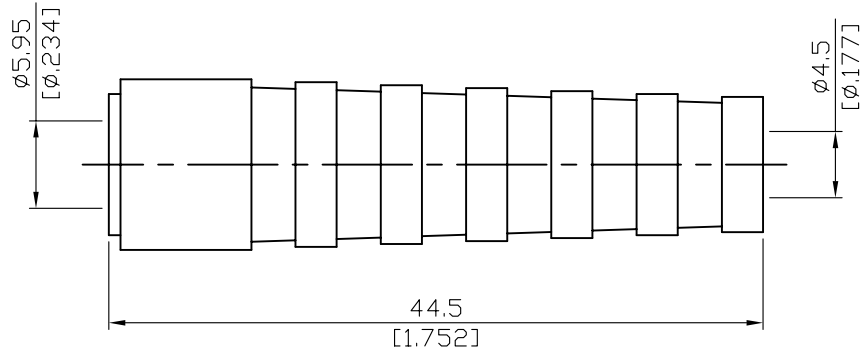

RG58-SLEEVE-BLUE

Blue Taper Sleeve For RG58, RG142,
RG303, RG400, JBY195, JBY200, LMR195, LMR200

Parts	Material	Color
Sleeve	Silicone	Blue

Suitable Cables: RG58, RG142, RG400, RG303, JBY195, JBY200, LMR195, LMR200