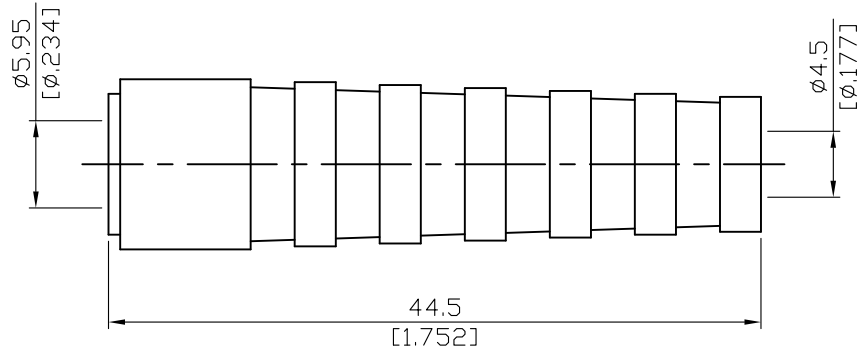

RG58-SLEEVE-BLACK

Black Taper Sleeve For RG58, RG142,
RG303, RG400, JBY195, JBY200, LMR195, LMR200

Parts	Material	Color
Sleeve	Silicone	Black

Suitable Cables: RG58, RG142, RG400, RG303, JBY195, JBY200, LMR195, LMR200