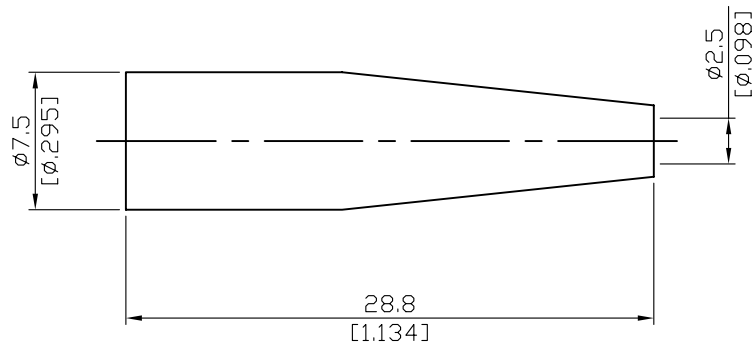

RD316-SLEEVE-YELLOW

Yellow Taper Sleeve For RD316,RG316

Parts	Material	Color
Sleeve	Silicone	Yellow

Suitable Cables: RD316 and RG316

This part number complies with RoHS.

Notice: JYEBAO reserves the right to make modifications demand appropriate.