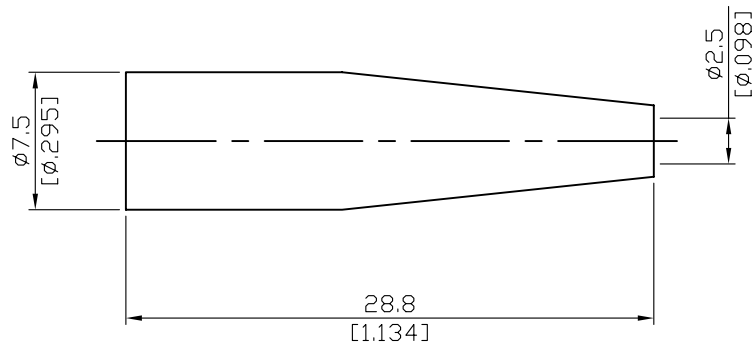

RD316-SLEEVE-RED	Red Taper Sleeve For RD316,RG316
------------------	----------------------------------

Parts	Material	Color
Sleeve	Silicone	Red

Suitable Cables: RD316 and RG316	
----------------------------------	--