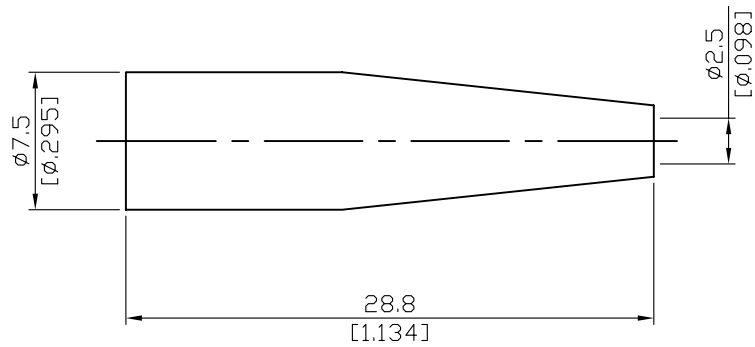

RD316-SLEEVE-ORANGE

Orange Taper Sleeve For RD316, RG316

Parts	Material	Color
Sleeve	Silicone	Orange

Suitable Cables: RD316 and RG316

This part number complies with RoHS.

Notice: JYEBAO reserves the right to make modifications demand appropriate.