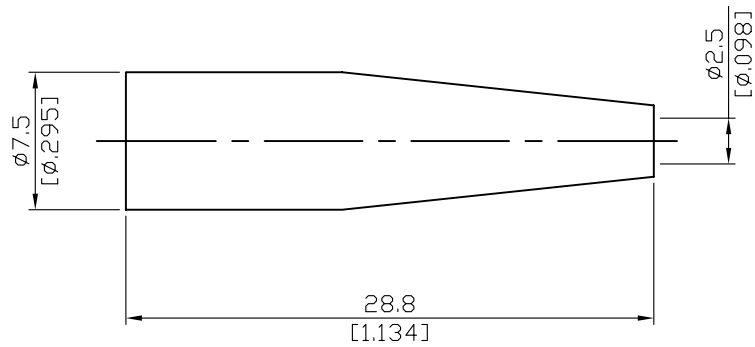

RD316-SLEEVE-BLUE

Blue Taper Sleeve For RD316,RG316

Parts	Material	Color
Sleeve	Silicone	Blue

Suitable Cables: RD316 and RG316

This part number complies with RoHS.

Notice: JYEBAO reserves the right to make modifications demand appropriate.