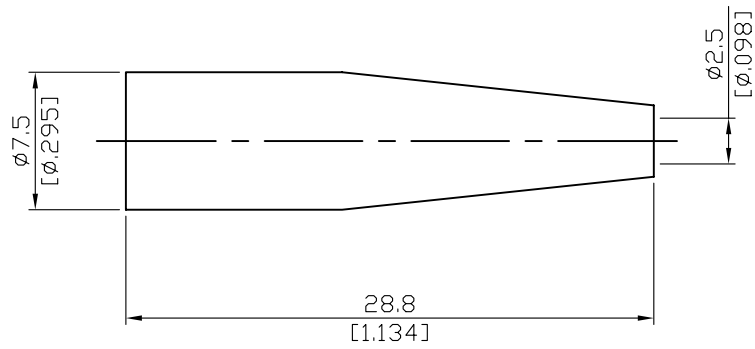

RD316-SLEEVE-BLACK	Black Taper Sleeve For RD316,RG316
--------------------	------------------------------------

Parts	Material	Color
Sleeve	Silicone	Black

Suitable Cables: RD316 and RG316