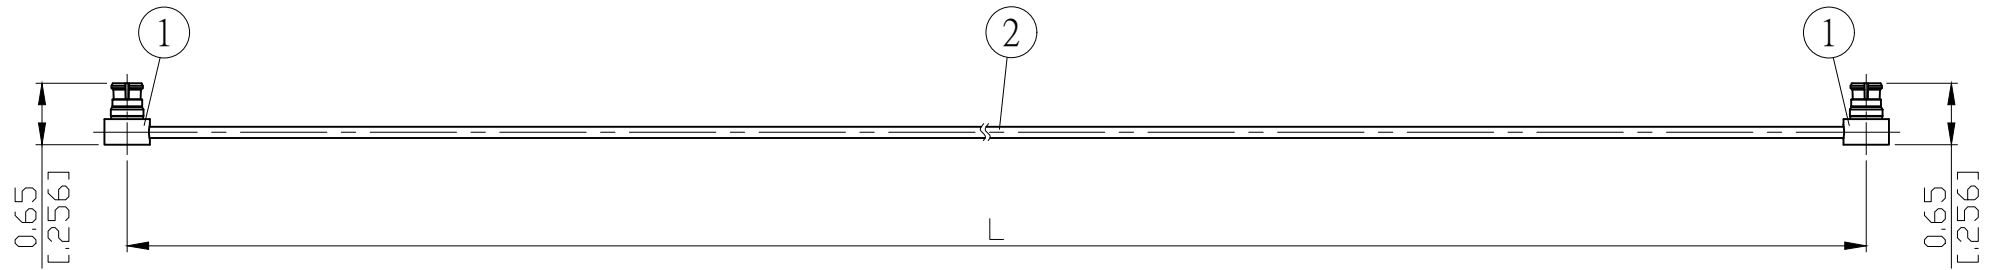

NO.	COMPONENTS	IMPEDANCE
1	SMP FEMALE RIGHT ANGLE	50 OHM
2	.047" HANDBENDABLE CABLE (= JYBAO P/N .047SRF-W-P-50)	50 OHM

REVISION			
REV.	DESCRIPTION	DATE	APPROVED
-	INITIAL RELEASE	2022/03/22	

SMP FEMALE  
RIGHT ANGLE

SMP FEMALE  
RIGHT ANGLE

JYE BAO P/N	Freq. (GHz)	Max. Return Loss	L CM (INCH)	L1 M (MM)
P89P89-47S-18GXXX	18	-16.5dB	50 (19.685)	0.501 (501.0)
			100 (39.370)	1.001 (1001.0)
			150 (59.055)	1.501 (1501.0)
			200 (78.740)	2.001 (2001.0)
			CUSTOM LENGTH IN CM	- - -

LENGTH TOLERANCE IS ±1.5% OR ±10MM, WHICHEVER IS GREATER.	STANDARD	REV -	UNIT CM(INCH)	<b>JYE BAO CO., LTD.</b> TAIPEI TAIWAN
	APPROVED	DATE	DATE	
	CHECKED	DATE	DATE	DESCRIPTION CABLE ASSEMBLY SMP JACK R/A TO SMP JACK R/A
	DRAWING <i>Albert</i>	DATE	DATE	JYE BAO DRAWING NO. P89P89-47S-18GXXX

2	.047SRF-W-P-50	CABLE	SEE TABLE L1	M
1	SMP8300-9047	SMP JACK R/A	2	EA
NO.	PARTS NO.	DESCRIPTION	Q'TY	U/M