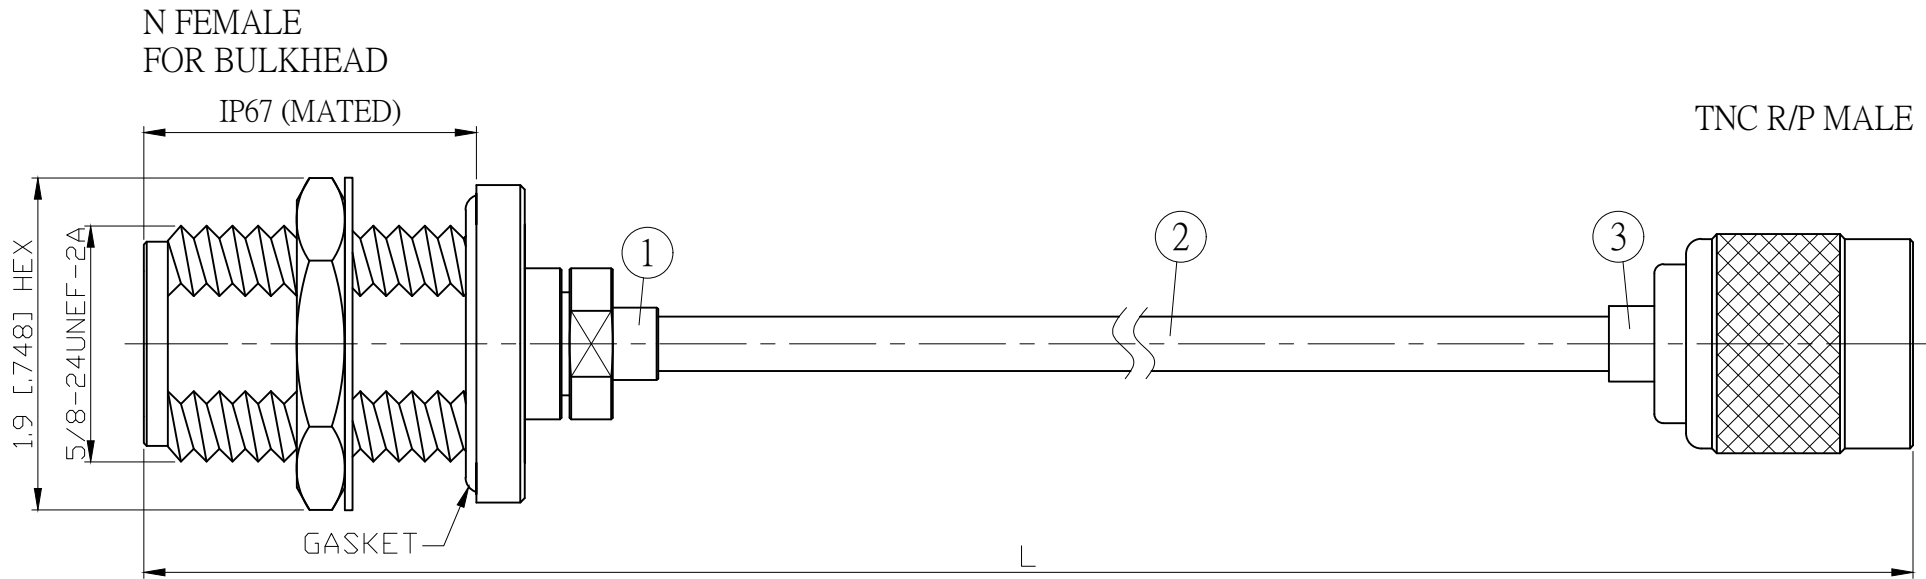

NO.	COMPONENTS	IMPEDANCE
1	N FEMALE FOR BULKHEAD	50 OHM
2	.141" HANDBENDABLE CABLE (= JYEBAO P/N .141SRF-W-P-50)	50 OHM
3	TNC REVERSE POLARITY MALE	50 OHM

REVISION			
REV.	DESCRIPTION	DATE	APPROVED
-	INITIAL RELEASE	2012/08/15	

JYE BAO P/N	L CM (INCH)	L1 FT (MM)
N85T60-141S-15	15 (5.906)	0.404 (123.0)
N85T60-141S-30	30 (11.811)	0.896 (273.0)
N85T60-141S-50	50 (19.685)	1.552 (473.0)
N85T60-141S-100	100 (39.370)	3.192 (973.0)
N85T60-141S-150	150 (59.055)	4.833 (1473.0)
N85T60-141S-200	200 (78.740)	6.473 (1973.0)
N85T60-141S-XXX	CUSTOM LENGTH IN CM	- - -

3	TNC6300-0141	TNC R/P PLUG	1	EA
2	.141SRF-W-P-50	CABLE	L1 (SEE TABLE)	FT
1	N8305P-0141	N JACK	1	EA
NO.	PARTS NO.	DESCRIPTION	QTY	UM

LENGTH TOLERANCE IS ±1.5% OR ±10MM, WHICHEVER IS GREATER.	STANDARD	REV -	UNIT CM(INCH)
	APPROVED		DATE
	CHECKED		DATE
	DRAWING Albert		DATE