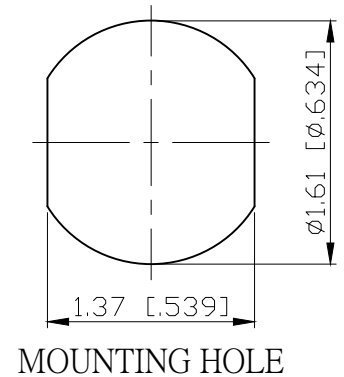

NO.	COMPONENTS	IMPEDANCE
1	N FEMALE FOR BULKHEAD	50 OHM
2	.141" HANDBENDABLE CABLE (= JYEBAO P/N .141SRF-W-P-50)	50 OHM
3	TNC REVERSE POLARITY MALE	50 OHM

REVISION			
REV.	DESCRIPTION	DATE	APPROVED
-	INITIAL RELEASE	2012/08/15	

JYE BAO P/N	L CM (INCH)	L1 FT (MM)
N85T60-141S-15	15 (5.906)	0.404 (123.0)
N85T60-141S-30	30 (11.811)	0.896 (273.0)
N85T60-141S-50	50 (19.685)	1.552 (473.0)
N85T60-141S-100	100 (39.370)	3.192 (973.0)
N85T60-141S-150	150 (59.055)	4.833 (1473.0)
N85T60-141S-200	200 (78.740)	6.473 (1973.0)
N85T60-141S-XXX	CUSTOM LENGTH IN CM	- - -

3	TNC6300-0141	TNC R/P PLUG	1	EA
2	.141SRF-W-P-50	CABLE	L1 (SEE TABLE)	FT
1	N8305P-0141	N JACK	1	EA
NO.	PARTS NO.	DESCRIPTION	QTY	UM

LENGTH TOLERANCE IS ±1.5% OR ±10MM, WHICHEVER IS GREATER.	STANDARD	REV -	UNIT CM(INCH)
	APPROVED		DATE
	CHECKED		DATE
	DRAWING Albert		DATE