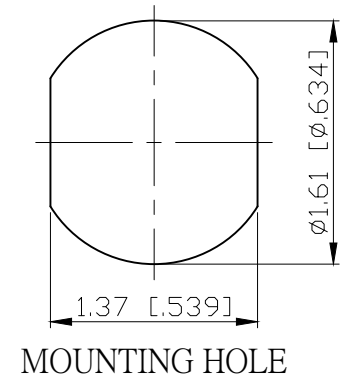

| NO. | COMPONENTS                     | IMPEDANCE |
|-----|--------------------------------|-----------|
| 1   | N FEMALE FOR BULKHEAD          | 50 OHM    |
| 2   | DOUBLE SHIELDED RG316(= RD316) | 50 OHM    |
| 3   | HEAT SHRINKING TUBE            |           |
| 4   | TNC MALE                       | 50 OHM    |

| JYE BAO P/N     | L<br>CM (INCH)         | L1<br>FT (MM)  |
|-----------------|------------------------|----------------|
| N85T30-316D-15  | 15 (5.906)             | 0.400 (122.0)  |
| N85T30-316D-30  | 30 (11.811)            | 0.892 (272.0)  |
| N85T30-316D-50  | 50 (19.685)            | 1.549 (472.0)  |
| N85T30-316D-100 | 100 (39.370)           | 3.189 (972.0)  |
| N85T30-316D-150 | 150 (59.055)           | 4.829 (1472.0) |
| N85T30-316D-200 | 200 (78.740)           | 6.470 (1972.0) |
| N85T30-316D-XXX | CUSTOM<br>LENGTH IN CM | - - -          |

|   |                |       |               |
|---|----------------|-------|---------------|
| LENGTH TOLERANCE IS ±1.5% OR ±10MM, WHICHEVER IS GREATER. | STANDARD       | REV - | UNIT CM(INCH) |
|   | APPROVED       |       | DATE          |
|   | CHECKED        |       | DATE          |
|   | DRAWING Albert |       | DATE          |