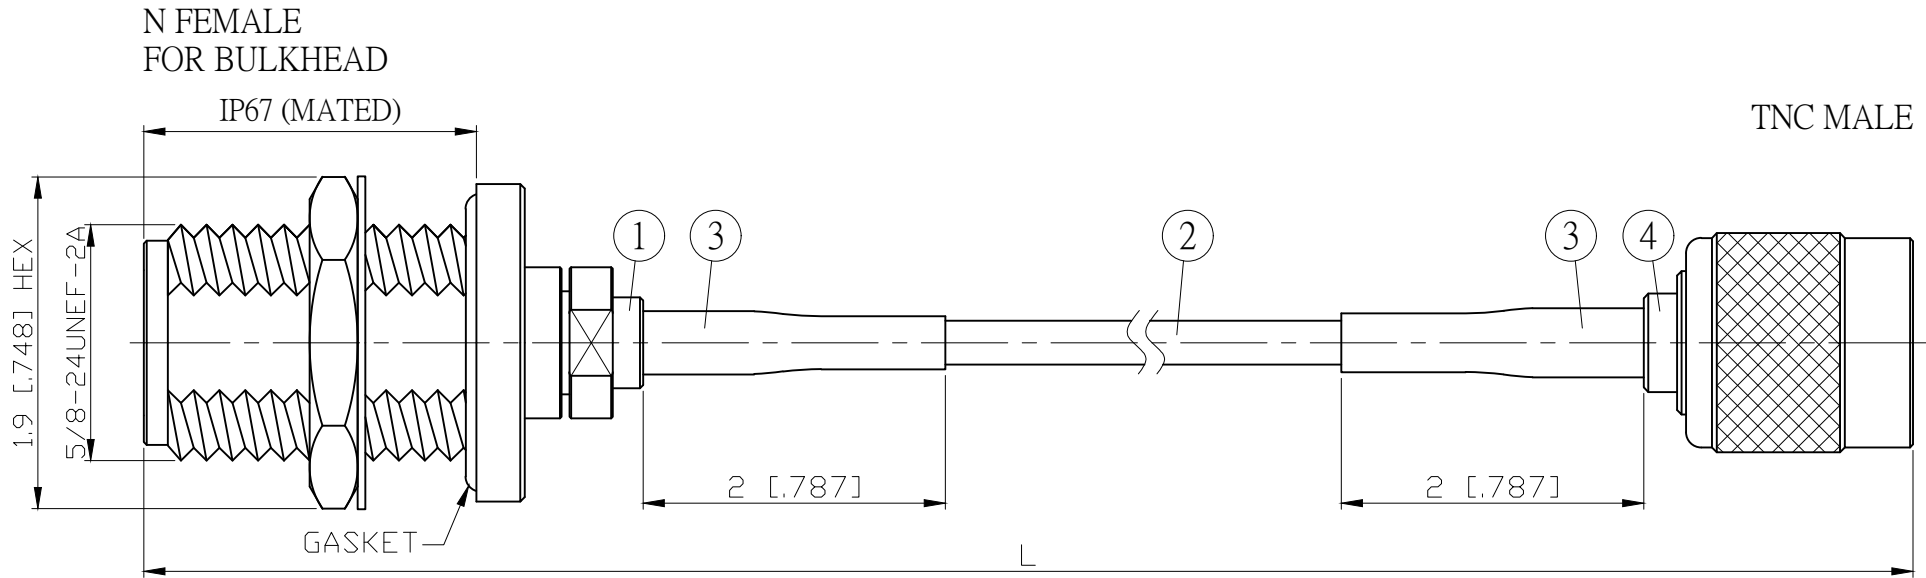

| NO. | COMPONENTS                     | IMPEDANCE |
|-----|--------------------------------|-----------|
| 1   | N FEMALE FOR BULKHEAD          | 50 OHM    |
| 2   | DOUBLE SHIELDED RG316(= RD316) | 50 OHM    |
| 3   | HEAT SHRINKING TUBE            |           |
| 4   | TNC MALE                       | 50 OHM    |

| JYE BAO P/N     | L<br>CM (INCH)         | L1<br>FT (MM)  |
|-----------------|------------------------|----------------|
| N85T30-316D-15  | 15 (5.906)             | 0.400 (122.0)  |
| N85T30-316D-30  | 30 (11.811)            | 0.892 (272.0)  |
| N85T30-316D-50  | 50 (19.685)            | 1.549 (472.0)  |
| N85T30-316D-100 | 100 (39.370)           | 3.189 (972.0)  |
| N85T30-316D-150 | 150 (59.055)           | 4.829 (1472.0) |
| N85T30-316D-200 | 200 (78.740)           | 6.470 (1972.0) |
| N85T30-316D-XXX | CUSTOM<br>LENGTH IN CM | - - -          |

|     |                   |             |                |    |
|-----|-------------------|-------------|----------------|----|
| 4   | TNC3100PD-0316    | TNC PLUG    | 1              | EA |
| 3   | G5(F)-4.0MM-BLACK | TUBE        | 0.04           | M  |
| 2   | RD316             | CABLE       | L1 (SEE TABLE) | FT |
| 1   | N8105PD-0316      | N JACK      | 1              | EA |
| NO. | PARTS NO.         | DESCRIPTION | QTY            | UM |