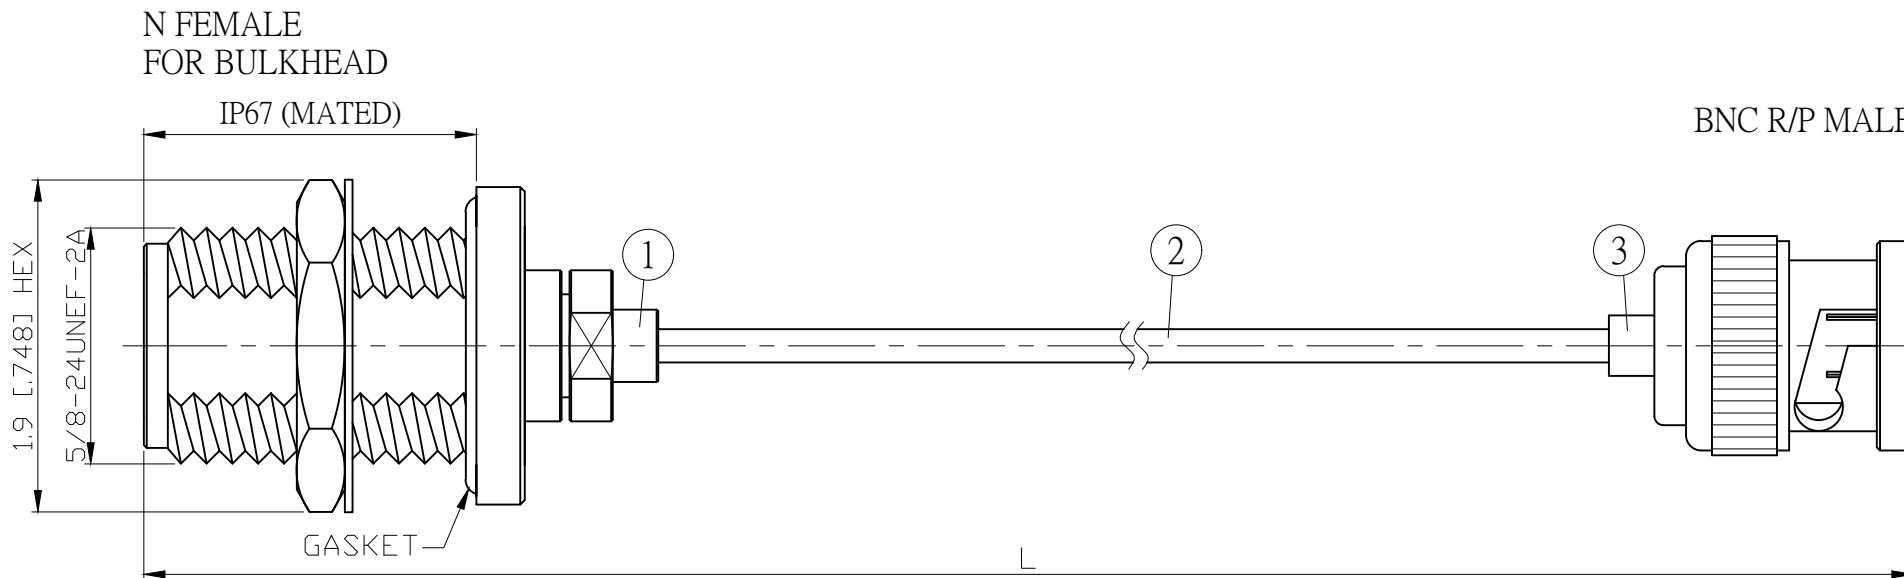

NO.	COMPONENTS	IMPEDANCE
1	N FEMALE FOR BULKHEAD	50 OHM
2	.085" HANDBENDABLE CABLE (= JYEBAO P/N .085SRF-W-P-50)	50 OHM
3	BNC REVERSE POLARITY MALE	50 OHM

REVISION			
REV.	DESCRIPTION	DATE	APPROVED
-	INITIAL RELEASE	2012/08/15	

JYE BAO P/N	L CM (INCH)	L1 FT (MM)
N85B60-85S-15	15 (5.906)	0.404 (123.0)
N85B60-85S-30	30 (11.811)	0.896 (273.0)
N85B60-85S-50	50 (19.685)	1.552 (473.0)
N85B60-85S-100	100 (39.370)	3.192 (973.0)
N85B60-85S-150	150 (59.055)	4.833 (1473.0)
N85B60-85S-200	200 (78.740)	6.473 (1973.0)
N85B60-85S-XXX	CUSTOM LENGTH IN CM	- - -

3	BNC6300-0085	BNC R/P PLUG	1	EA
2	.085SRF-W-P-50	CABLE	L1 (SEE TABLE)	FT
1	N8305P-0085	N JACK	1	EA
NO.	PARTS NO.	DESCRIPTION	QTY	U/M

LENGTH TOLERANCE IS ±1.5% OR ±10MM, WHICHEVER IS GREATER.	STANDARD	REV -	UNIT CM(INCH)
	APPROVED		DATE
	CHECKED		DATE
	DRAWING Albert		DATE

JYE BAO CO., LTD.	
TAIPEI TAIWAN	
DESCRIPTION	CABLE ASSEMBLY N JACK FOR BULKHEAD TO BNC R/P PLUG
JYE BAO DRAWING NO.	N85B60-85S-XXX