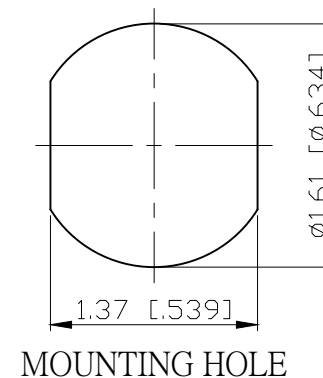

NO.	COMPONENTS	IMPEDANCE
1	N FEMALE FOR BULKHEAD	50 OHM
2	.085" HANDBENDABLE CABLE (= JYEBAO P/N .085SRF-W-P-50)	50 OHM
3	BNC REVERSE POLARITY MALE	50 OHM

REVISION			
REV.	DESCRIPTION	DATE	APPROVED
-	INITIAL RELEASE	2012/08/15	

JYE BAO P/N	L CM (INCH)	L1 FT (MM)
N85B60-85S-15	15 (5.906)	0.404 (123.0)
N85B60-85S-30	30 (11.811)	0.896 (273.0)
N85B60-85S-50	50 (19.685)	1.552 (473.0)
N85B60-85S-100	100 (39.370)	3.192 (973.0)
N85B60-85S-150	150 (59.055)	4.833 (1473.0)
N85B60-85S-200	200 (78.740)	6.473 (1973.0)
N85B60-85S-XXX	CUSTOM LENGTH IN CM	- - -

3	BNC6300-0085	BNC R/P PLUG	1	EA
2	.085SRF-W-P-50	CABLE	L1 (SEE TABLE)	FT
1	N8305P-0085	N JACK	1	EA
NO.	PARTS NO.	DESCRIPTION	QTY	U/M

LENGTH TOLERANCE IS ±1.5% OR ±10MM, WHICHEVER IS GREATER.	STANDARD	REV -	UNIT CM(INCH)
	APPROVED		DATE
	CHECKED		DATE
	DRAWING Albert		DATE