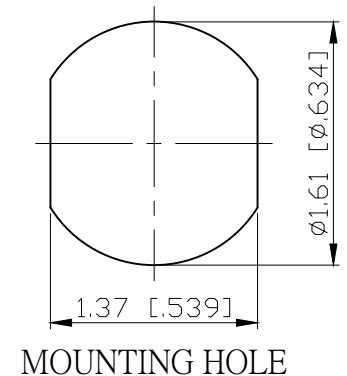

NO.	COMPONENTS	IMPEDANCE
1	N FEMALE FOR BULKHEAD	50 OHM
2	.141" HANDBENDABLE CABLE (= JYEBAO P/N .141SRF-W-P-50)	50 OHM
3	BNC REVERSE POLARITY MALE	50 OHM

REVISION			
REV.	DESCRIPTION	DATE	APPROVED
-	INITIAL RELEASE	2012/08/15	

JYE BAO P/N	L CM (INCH)	L1 FT (MM)
N85B60-141S-15	15 (5.906)	0.404 (123.0)
N85B60-141S-30	30 (11.811)	0.896 (273.0)
N85B60-141S-50	50 (19.685)	1.552 (473.0)
N85B60-141S-100	100 (39.370)	3.192 (973.0)
N85B60-141S-150	150 (59.055)	4.833 (1473.0)
N85B60-141S-200	200 (78.740)	6.473 (1973.0)
N85B60-141S-XXX	CUSTOM LENGTH IN CM	- - -

3	BNC6300-0141	BNC R/P PLUG	1	EA
2	.141SRF-W-P-50	CABLE	L1 (SEE TABLE)	FT
1	N8305P-0141	N JACK	1	EA
NO.	PARTS NO.	DESCRIPTION	QTY	UM

LENGTH TOLERANCE IS ±1.5% OR ±10MM, WHICHEVER IS GREATER.	STANDARD	REV -	UNIT CM(INCH)	JYE BAO CO., LTD. TAIPEI TAIWAN
	APPROVED		DATE	
	CHECKED		DATE	DESCRIPTION CABLE ASSEMBLY N JACK FOR BULKHEAD TO BNC R/P PLUG
	DRAWING Albert		DATE	JYE BAO DRAWING NO. N85B60-141S-XXX