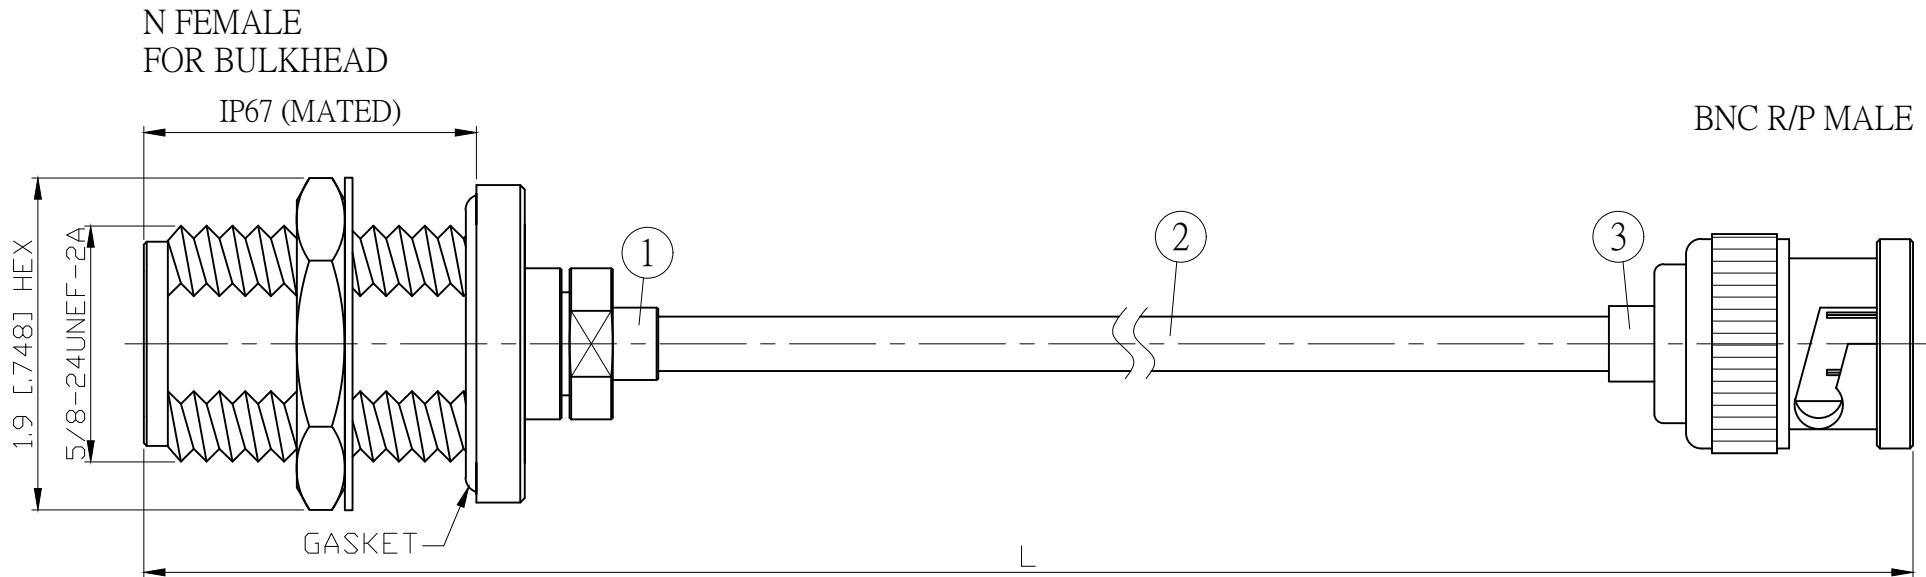

NO.	COMPONENTS	IMPEDANCE
1	N FEMALE FOR BULKHEAD	50 OHM
2	.141" HANDBENDABLE CABLE (= JYEBAO P/N .141SRF-W-P-50)	50 OHM
3	BNC REVERSE POLARITY MALE	50 OHM

REVISION			
REV.	DESCRIPTION	DATE	APPROVED
-	INITIAL RELEASE	2012/08/15	

JYE BAO P/N	L CM (INCH)	L1 FT (MM)
N85B60-141S-15	15 (5.906)	0.404 (123.0)
N85B60-141S-30	30 (11.811)	0.896 (273.0)
N85B60-141S-50	50 (19.685)	1.552 (473.0)
N85B60-141S-100	100 (39.370)	3.192 (973.0)
N85B60-141S-150	150 (59.055)	4.833 (1473.0)
N85B60-141S-200	200 (78.740)	6.473 (1973.0)
N85B60-141S-XXX	CUSTOM LENGTH IN CM	- - -

3	BNC6300-0141	BNC R/P PLUG	1	EA
2	.141SRF-W-P-50	CABLE	L1 (SEE TABLE)	FT
1	N8305P-0141	N JACK	1	EA
NO.	PARTS NO.	DESCRIPTION	QTY	UM

LENGTH TOLERANCE IS ±1.5% OR ±10MM, WHICHEVER IS GREATER.	STANDARD	REV -	UNIT CM(INCH)	JYE BAO CO., LTD. TAIPEI TAIWAN
	APPROVED		DATE	
	CHECKED		DATE	DESCRIPTION CABLE ASSEMBLY N JACK FOR BULKHEAD TO BNC R/P PLUG
	DRAWING Albert		DATE	JYE BAO DRAWING NO. N85B60-141S-XXX