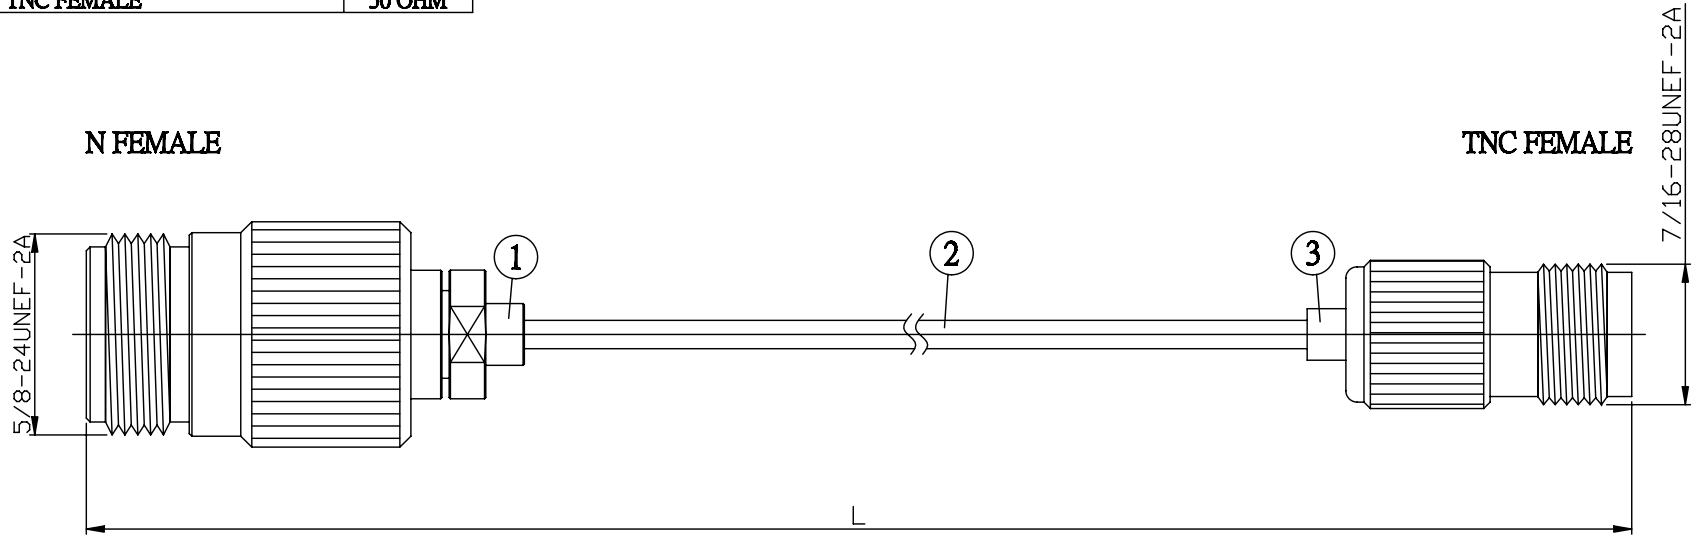

NO.	COMPONENTS	IMPEDANCE
1	N FEMALE	50 OHM
2	.085" TIN PLATED SEMI-RIGID CABLE (TIN PLATED RG405)	50 OHM
3	TNC FEMALE	50 OHM

JYE BAO P/N	L CM (INCH)
N80T80-85T-15	15 (5.906)
N80T80-85T-30	30 (11.811)
N80T80-85T-50	50 (19.685)
N80T80-85T-100	100 (39.370)
N80T80-85T-150	150 (59.055)
N80T80-85T-200	200 (78.740)
N80T80-85T-XXX	CUSTOM LENGTH IN CM

LENGTH TOLERANCE IS $\pm 1.5\%$ OR $\pm 10\text{MM}$, WHICHEVER IS GREATER.	JYE BAO CO., LTD. TAIPEI TAIWAN
	DESCRIPTION CABLE ASSEMBLY N JACK TO TNC JACK
	JYE BAO DRAWING NO. N80T80-85T-XXX