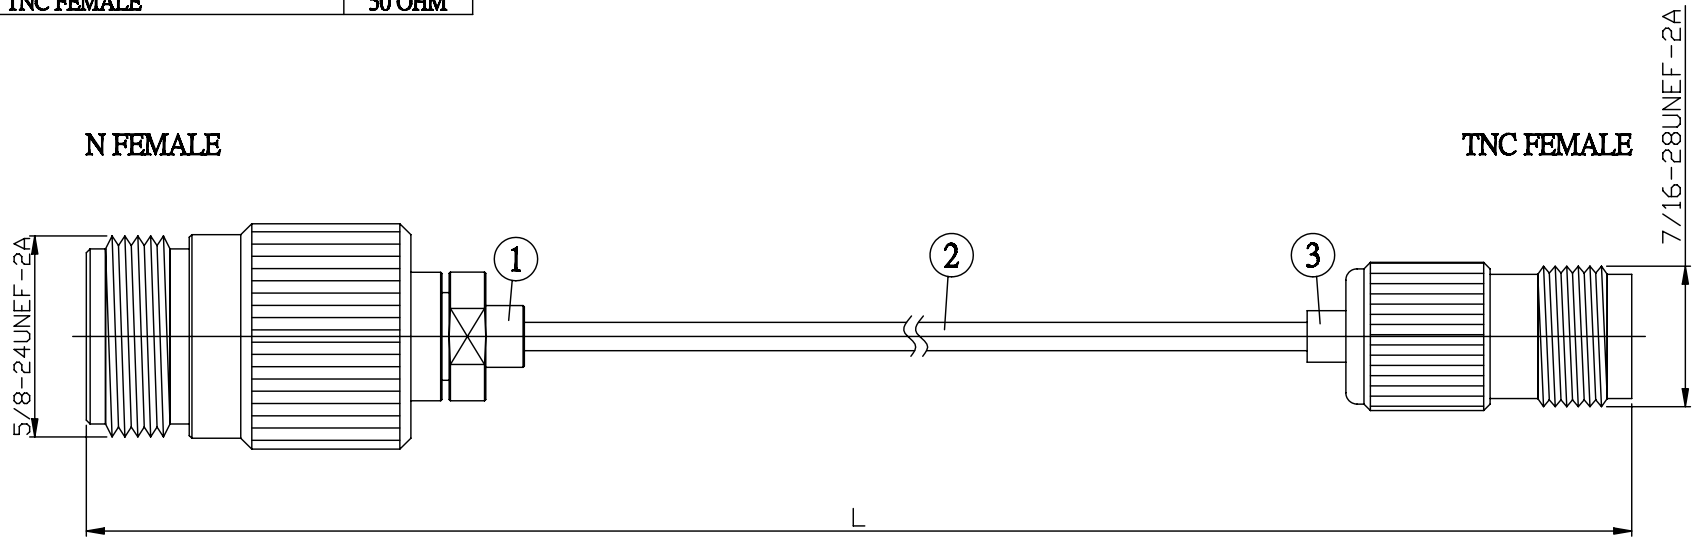

NO.	COMPONENTS	IMPEDANCE
1	N FEMALE	50 OHM
2	.085" HANDBENDABLE CABLE (= JYBAO P/N .085SRF-W-P-50)	50 OHM
3	TNC FEMALE	50 OHM

JYE BAO P/N	L CM (INCH)
N80T80-85S-15	15 (5.906)
N80T80-85S-30	30 (11.811)
N80T80-85S-50	50 (19.685)
N80T80-85S-100	100 (39.370)
N80T80-85S-150	150 (59.055)
N80T80-85S-200	200 (78.740)
N80T80-85S-XXX	CUSTOM LENGTH IN CM

LENGTH TOLERANCE IS $\pm 1.5\%$ OR $\pm 10\text{MM}$ , WHICHEVER IS GREATER.	<b>JYE BAO CO., LTD.</b> TAIPEI TAIWAN
	DESCRIPTION CABLE ASSEMBLY N JACK TO TNC JACK
	JYE BAO DRAWING NO. N80T80-85S-XXX