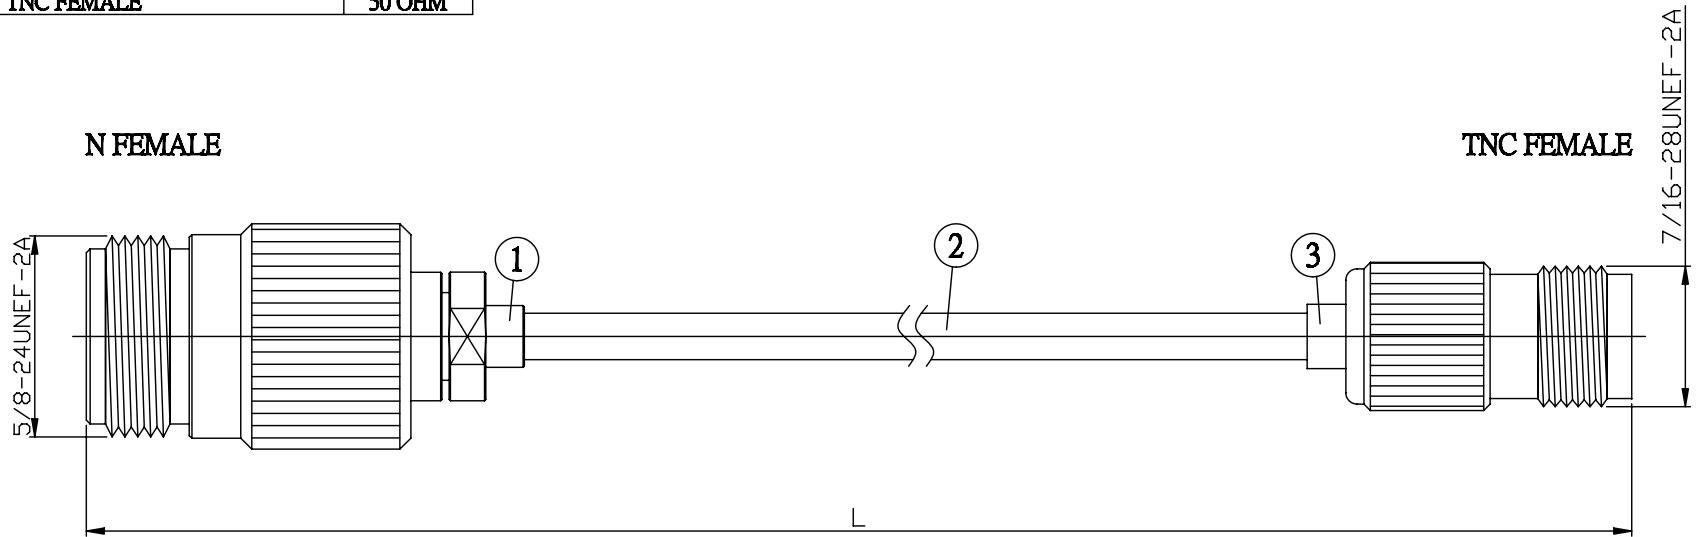

NO.	COMPONENTS	IMPEDANCE
1	N FEMALE	50 OHM
2	.141" TIN PLATED SEMI-RIGID CABLE (TIN PLATED RG402)	50 OHM
3	TNC FEMALE	50 OHM

JYE BAO P/N	L CM (INCH)
N80T80-141T-15	15 (5.906)
N80T80-141T-30	30 (11.811)
N80T80-141T-50	50 (19.685)
N80T80-141T-100	100 (39.370)
N80T80-141T-150	150 (59.055)
N80T80-141T-200	200 (78.740)
N80T80-141T-XXX	CUSTOM LENGTH IN CM

LENGTH TOLERANCE IS $\pm 1.5\%$ OR $\pm 10\text{MM}$ , WHICHEVER IS GREATER.	<b>JYE BAO CO., LTD.</b> TAIPEI TAIWAN
	DESCRIPTION CABLE ASSEMBLY N JACK TO TNC JACK
	JYE BAO DRAWING NO. N80T80-141T-XXX