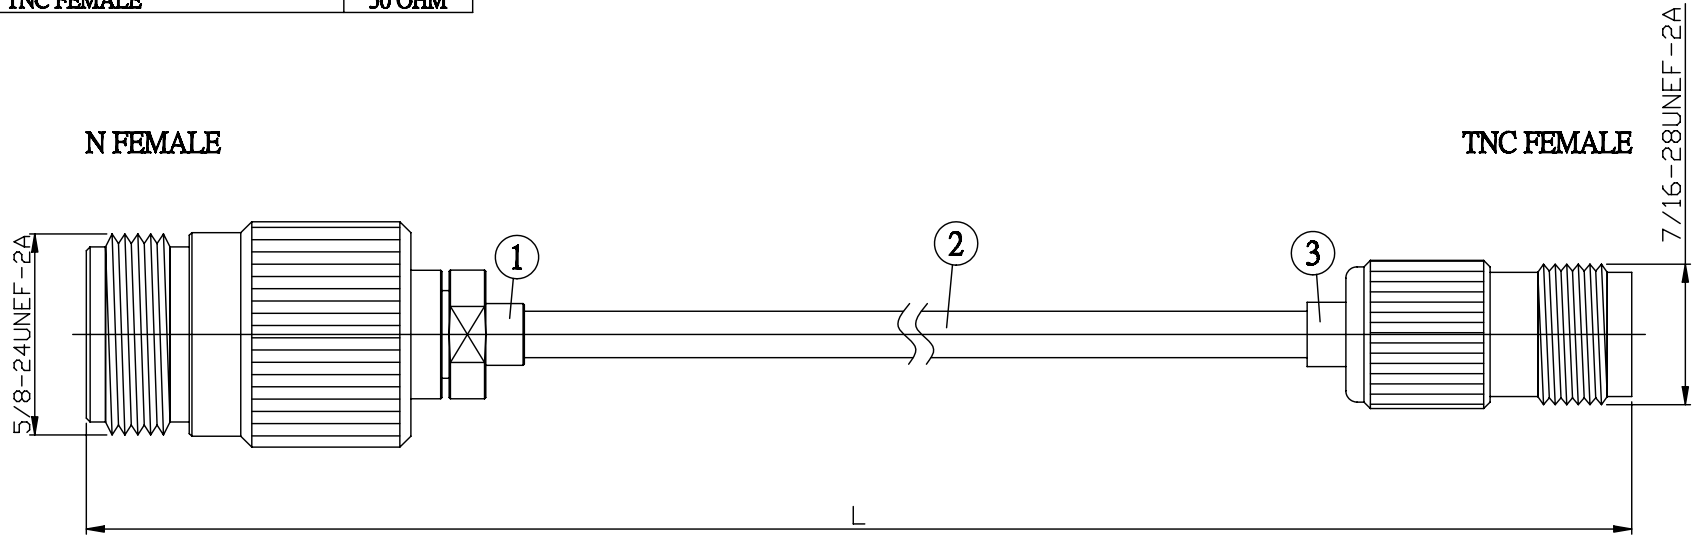

| NO. | COMPONENTS | IMPEDANCE |
|-----|---|-----------|
| 1 | N FEMALE | 50 OHM |
| 2 | .141" HANDBENDABLE CABLE (= JYEBAO P/N .141SRF-W-P-50) | 50 OHM |
| 3 | TNC FEMALE | 50 OHM |

| JYE BAO P/N | L CM (INCH) |
|-----------------|------------------------|
| N80T80-141S-15 | 15 (5.906) |
| N80T80-141S-30 | 30 (11.811) |
| N80T80-141S-50 | 50 (19.685) |
| N80T80-141S-100 | 100 (39.370) |
| N80T80-141S-150 | 150 (59.055) |
| N80T80-141S-200 | 200 (78.740) |
| N80T80-141S-XXX | CUSTOM LENGTH IN CM |

| | |
|---|--|
| LENGTH TOLERANCE IS $\pm 1.5\%$ OR $\pm 10\text{MM}$, WHICHEVER IS GREATER. | JYE BAO CO., LTD. TAIPEI TAIWAN |
| | DESCRIPTION CABLE ASSEMBLY N JACK TO TNC JACK |
| | JYE BAO DRAWING NO. N80T80-141S-XXX |