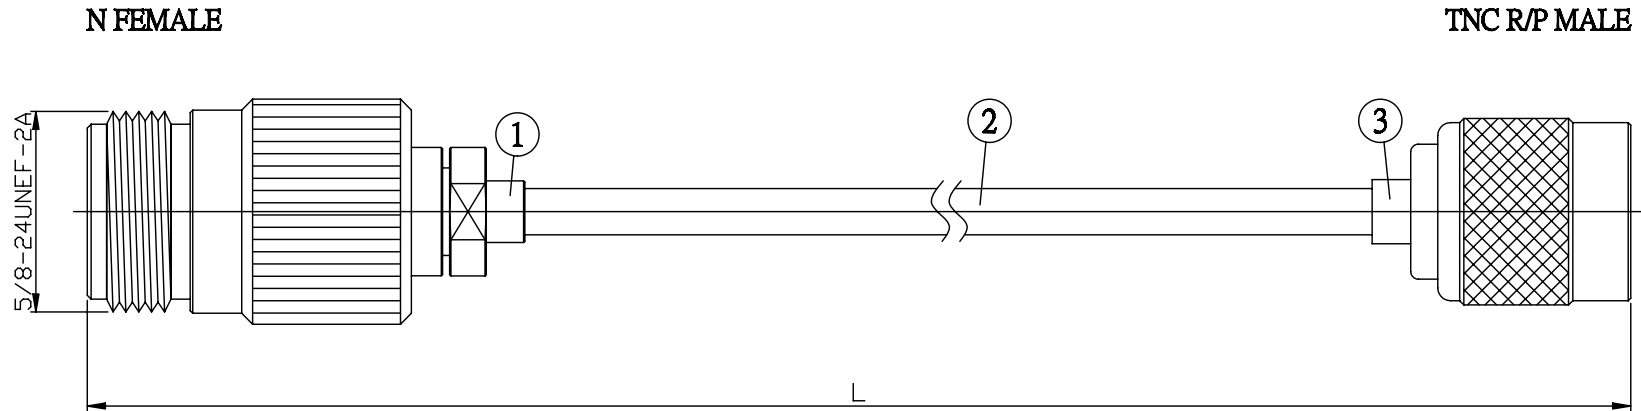

NO.	COMPONENTS	IMPEDANCE
1	N FEMALE	50 OHM
2	.141" TIN PLATED SEMI-RIGID CABLE (TIN PLATED RG402)	50 OHM
3	TNC REVERSE POLARITY MALE	50 OHM

JYE BAO P/N	L CM (INCH)
N80T60-141T-15	15 (5.906)
N80T60-141T-30	30 (11.811)
N80T60-141T-50	50 (19.685)
N80T60-141T-100	100 (39.370)
N80T60-141T-150	150 (59.055)
N80T60-141T-200	200 (78.740)
N80T60-141T-XXX	CUSTOM LENGTH IN CM

LENGTH TOLERANCE IS $\pm 1.5\%$ OR $\pm 10\text{MM}$, WHICHEVER IS GREATER.	JYE BAO CO., LTD. TAIPEI TAIWAN
	DESCRIPTION CABLE ASSEMBLY N JACK TO TNC R/P PLUG
	JYE BAO DRAWING NO. N80T60-141T-XXX