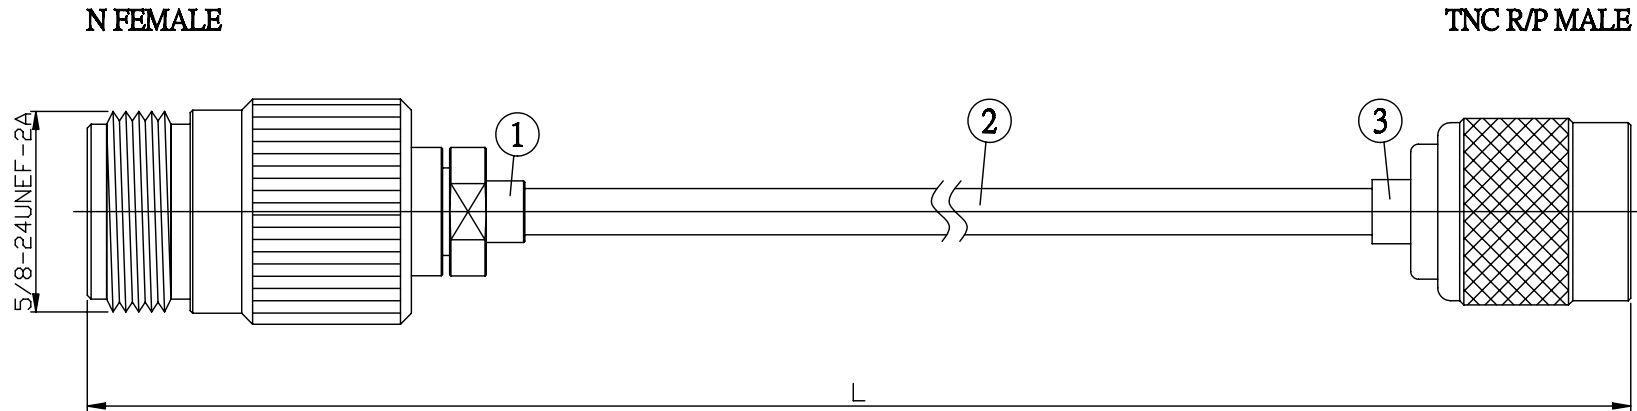

NO.	COMPONENTS	IMPEDANCE
1	N FEMALE	50 OHM
2	.141" HANDBENDABLE CABLE (= JYEBAO P/N .141SRF-W-P-50)	50 OHM
3	TNC REVERSE POLARITY MALE	50 OHM

JYE BAO P/N	L CM (INCH)
N80T60-141S-15	15 (5.906)
N80T60-141S-30	30 (11.811)
N80T60-141S-50	50 (19.685)
N80T60-141S-100	100 (39.370)
N80T60-141S-150	150 (59.055)
N80T60-141S-200	200 (78.740)
N80T60-141S-XXX	CUSTOM LENGTH IN CM

LENGTH TOLERANCE IS $\pm 1.5\%$ OR $\pm 10\text{MM}$, WHICHEVER IS GREATER.	JYE BAO CO., LTD. TAIPEI TAIWAN
	DESCRIPTION CABLE ASSEMBLY N JACK TO TNC R/P PLUG
	JYE BAO DRAWING NO. N80T60-141S-XXX