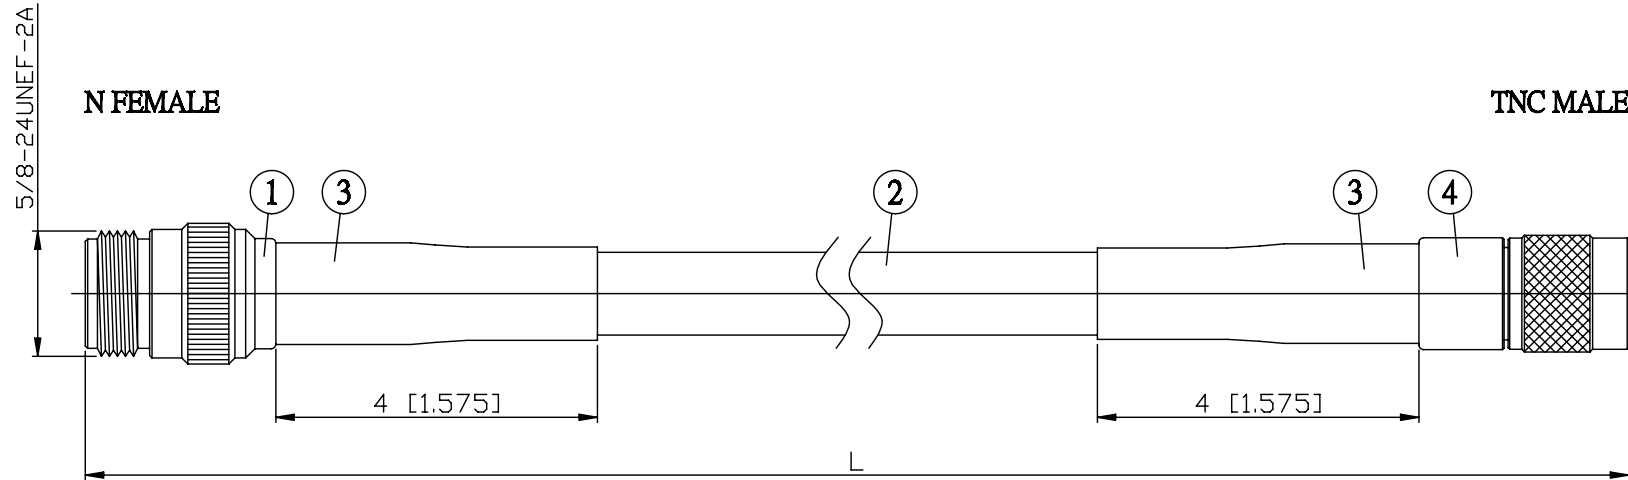

NO.	COMPONENTS	IMPEDANCE
1	N FEMALE	50 OHM
2	JBY400	50 OHM
3	HEAT SHRINKING TUBE	
4	TNC MALE	50 OHM

JYE BAO P/N	L CM (INCH)
N80T30-L400-15	15 (5.906)
N80T30-L400-30	30 (11.811)
N80T30-L400-50	50 (19.685)
N80T30-L400-100	100 (39.370)
N80T30-L400-150	150 (59.055)
N80T30-L400-200	200 (78.740)
N80T30-L400-XXX	CUSTOM LENGTH IN CM

LENGTH TOLERANCE IS ±1.5% OR ±10MM, WHICHEVER IS GREATER.	JYE BAO CO., LTD. TAIPEI TAIWAN
	<small>DESCRIPTION</small> CABLE ASSEMBLY N JACK TO TNC PLUG
	<small>JYE BAO DRAWING NO.</small> N80T30-L400-XXX