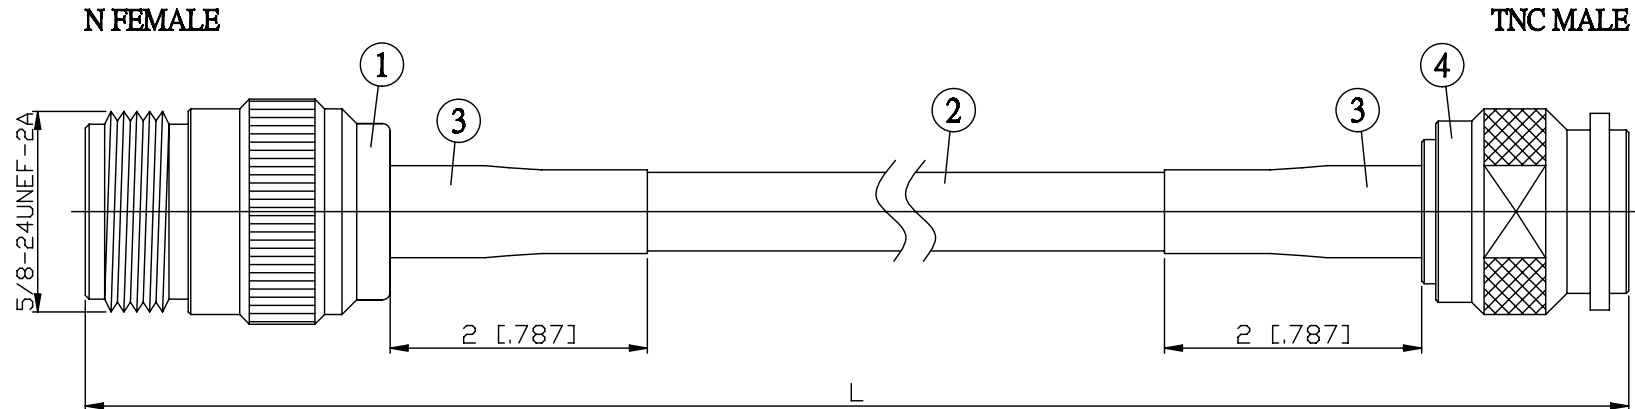

NO.	COMPONENTS	IMPEDANCE
1	N FEMALE	50 OHM
2	JBY240	50 OHM
3	HEAT SHRINKING TUBE	
4	TNC MALE	50 OHM

JYE BAO P/N	L CM (INCH)
N80T30-L240-15	15 (5.906)
N80T30-L240-30	30 (11.811)
N80T30-L240-50	50 (19.685)
N80T30-L240-100	100 (39.370)
N80T30-L240-150	150 (59.055)
N80T30-L240-200	200 (78.740)
N80T30-L240-XXX	CUSTOM LENGTH IN CM

LENGTH TOLERANCE IS ±1.5% OR ±10MM, WHICHEVER IS GREATER.	JYE BAO CO., LTD. TAIPEI TAIWAN
	DESCRIPTION CABLE ASSEMBLY N JACK TO TNC PLUG
	JYE BAO DRAWING NO. N80T30-L240-XXX