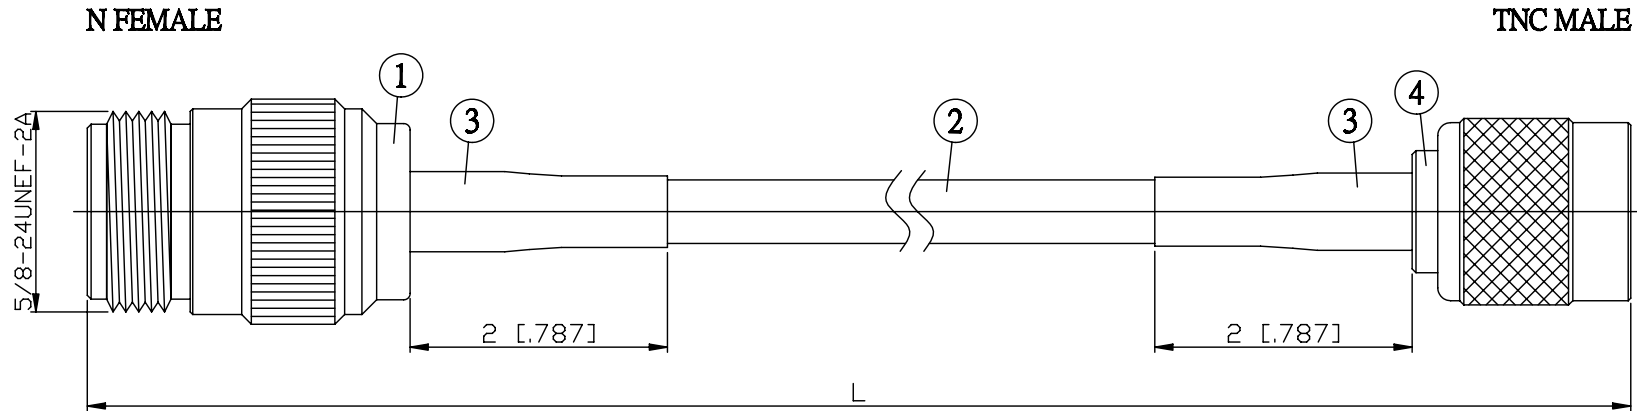

NO.	COMPONENTS	IMPEDANCE
1	N FEMALE	50 OHM
2	JBY195	50 OHM
3	HEAT SHRINKING TUBE	
4	TNC MALE	50 OHM

JYE BAO P/N	L CM (INCH)
N80T30-L195-15	15 (5.906)
N80T30-L195-30	30 (11.811)
N80T30-L195-50	50 (19.685)
N80T30-L195-100	100 (39.370)
N80T30-L195-150	150 (59.055)
N80T30-L195-200	200 (78.740)
N80T30-L195-XXX	CUSTOM LENGTH IN CM

LENGTH TOLERANCE IS ±1.5% OR ±10MM, WHICHEVER IS GREATER.	JYE BAO CO., LTD. TAIPEI TAIWAN
	<small>DESCRIPTION</small> CABLE ASSEMBLY N JACK TO TNC PLUG
	<small>JYE BAO DRAWING NO.</small> N80T30-L195-XXX