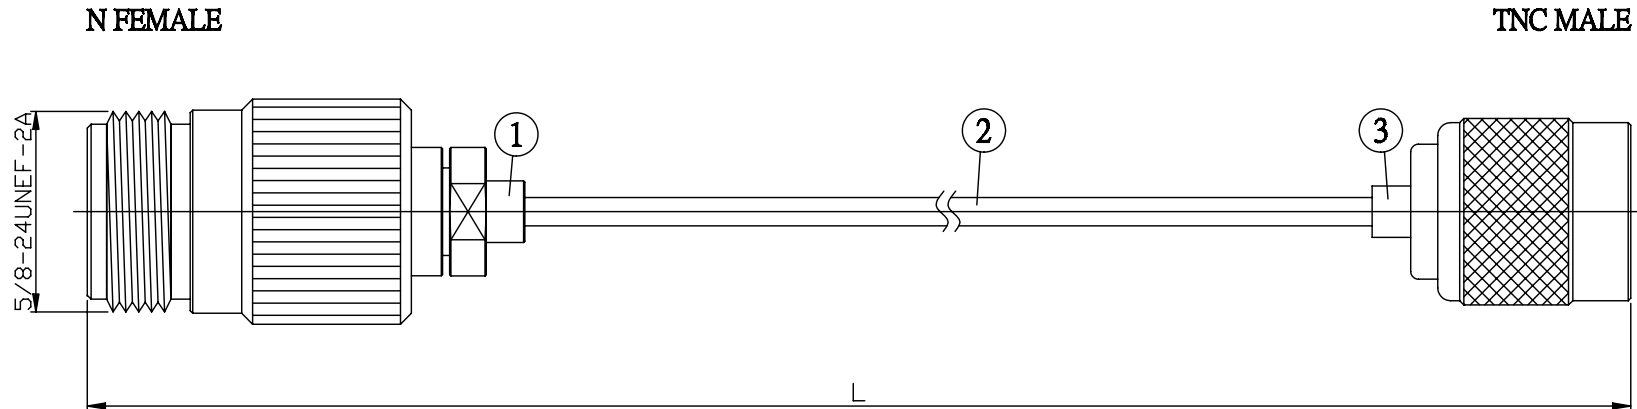

NO.	COMPONENTS	IMPEDANCE
1	N FEMALE	50 OHM
2	.085" TIN PLATED SEMI-RIGID CABLE (TIN PLATED RG405)	50 OHM
3	TNC MALE	50 OHM

JYE BAO P/N	L CM (INCH)
N80T30-85T-15	15 (5.906)
N80T30-85T-30	30 (11.811)
N80T30-85T-50	50 (19.685)
N80T30-85T-100	100 (39.370)
N80T30-85T-150	150 (59.055)
N80T30-85T-200	200 (78.740)
N80T30-85T-XXX	CUSTOM LENGTH IN CM

LENGTH TOLERANCE IS ±1.5% OR ±10MM, WHICHEVER IS GREATER.	JYE BAO CO., LTD. TAIPEI TAIWAN
	<small>DESCRIPTION</small> CABLE ASSEMBLY N JACK TO TNC PLUG
	<small>JYE BAO DRAWING NO.</small> N80T30-85T-XXX