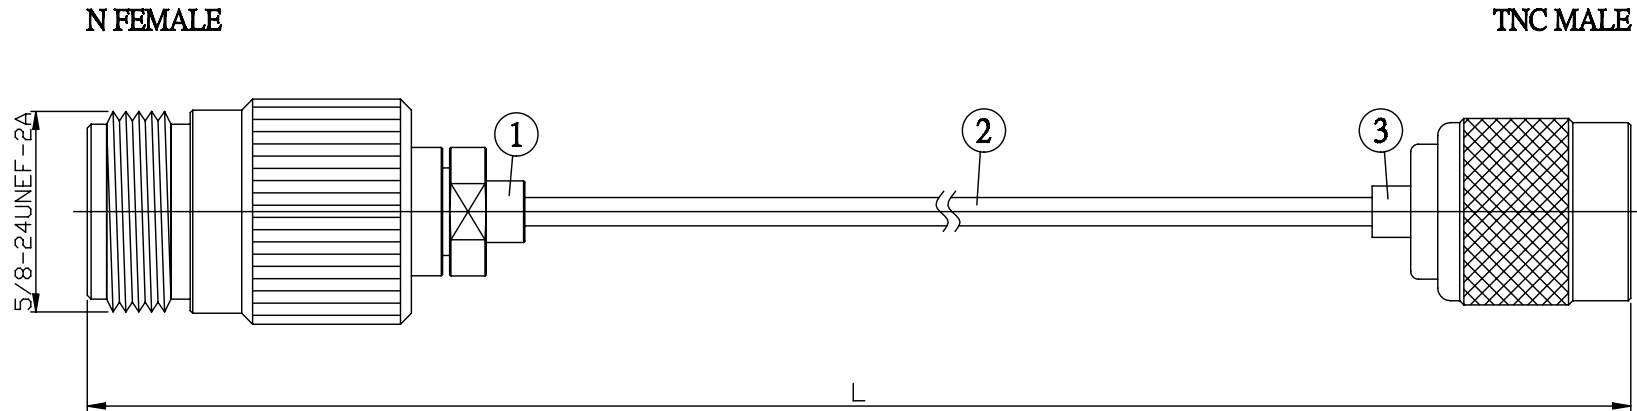

| NO. | COMPONENTS  | IMPEDANCE |
|-----|---|-----------|
| 1   | N FEMALE  | 50 OHM    |
| 2   | .085" HANDBENDABLE CABLE<br>(= JYEBAO P/N .085SRF-W-P-50) | 50 OHM    |
| 3   | TNC MALE  | 50 OHM    |

| JYE BAO P/N    | L<br>CM (INCH)         |
|----------------|------------------------|
| N80T30-85S-15  | 15 (5.906)             |
| N80T30-85S-30  | 30 (11.811)            |
| N80T30-85S-50  | 50 (19.685)            |
| N80T30-85S-100 | 100 (39.370)           |
| N80T30-85S-150 | 150 (59.055)           |
| N80T30-85S-200 | 200 (78.740)           |
| N80T30-85S-XXX | CUSTOM<br>LENGTH IN CM |

|  |   |
|--|---|
| <b>LENGTH TOLERANCE<br/>IS ±1.5% OR ±10MM,<br/>WHICHEVER IS<br/>GREATER.</b> | <b>JYE BAO CO., LTD.</b><br>TAIPEI TAIWAN                       |
|  | <small>DESCRIPTION</small><br>CABLE ASSEMBLY N JACK TO TNC PLUG |
|  | <small>JYE BAO DRAWING NO.</small><br>N80T30-85S-XXX            |